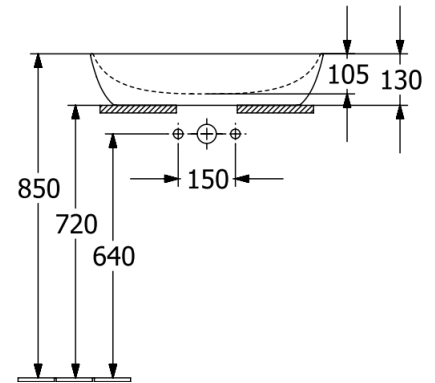

## Product Details

<b>Code:</b>	<b>419861BCT8</b>
Brand:	Villeroy & Boch
Range:	Artis
Warranty:	5 Years*
Product Width:	610 mm
Product Height:	410 mm
WELS:	N/A

### Required Product

32mm Waste

## Technical Specification

Note: All dimensions are in millimetres and are subject to normal manufacturing variations. Always use the physical product measurements for cut-outs and rough-ins as the technical details shown may differ from the actual product. Use acetic cured silicone sealant. Do not use epoxy type adhesives. Clean with damp cloth. Do not use abrasive cleaners, liquids or pastes.