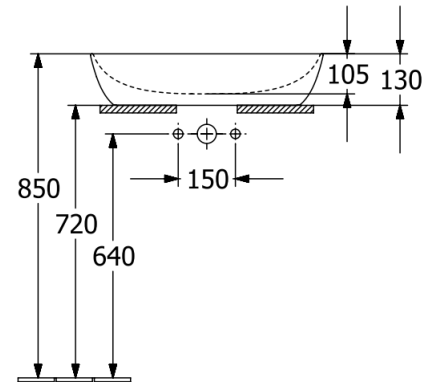

Artis Vessel Basin Oval 610mm

CeramicPlus

Product Image

Product Details

Code:	419861R1
Brand:	Villeroy & Boch
Range:	Artis
Warranty:	5 Years*
Product Width:	610 mm
Product Height:	410 mm
WELS:	N/A

Additional Features

Technical Specification

Note: All dimensions are in millimetres and are subject to normal manufacturing variations. Always use the physical product measurements for cut-outs and rough-ins as the technical details shown may differ from the actual product. Use acetic cured silicone sealant. Do not use epoxy type adhesives. Clean with damp cloth. Do not use abrasive cleaners, liquids or pastes.