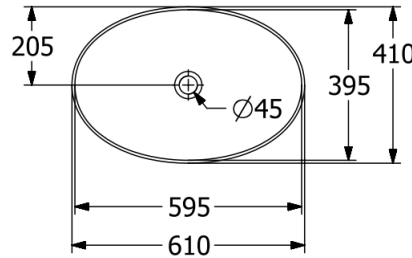

Artis Vessel Basin Oval 610mm

CeramicPlus

Product Image

Product Details

Code:	419861R1
Brand:	Villeroy & Boch
Range:	Artis
Warranty:	5 Years*
Product Width:	610 mm
Product Height:	410 mm
WELS:	N/A

Additional Features

Technical Specification

Note: All dimensions are in millimetres and are subject to normal manufacturing variations. Always use the physical product measurements for cut-outs and rough-ins as the technical details shown may differ from the actual product. Use acetic cured silicone sealant. Do not use epoxy type adhesives. Clean with damp cloth. Do not use abrasive cleaners, liquids or pastes.