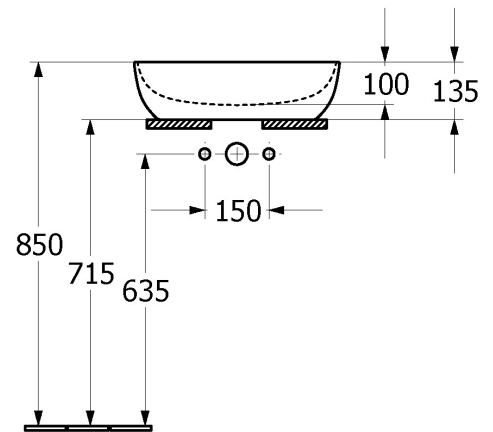

Artis Vessel Basin Oval 485mm

Deep Ocean

Product Image

Product Details

Code:	438848BCS4
Brand:	Villeroy & Boch
Range:	Artis
Warranty:	5 Years*
Product Width:	485 mm
Product Height:	135 mm
WELS:	N/A

Additional Features

Required Product

32mm Waste

Recommended Products

K316-D PUW Waste Series

Additional Notes

- TitanCeram

Technical Specification

Note: All dimensions are in millimetres and are subject to normal manufacturing variations. Always use the physical product measurements for cut-outs and rough-ins as the technical details shown may differ from the actual product. Use acetic cured silicone sealant. Do not use epoxy type adhesives. Clean with damp cloth. Do not use abrasive cleaners, liquids or pastes.