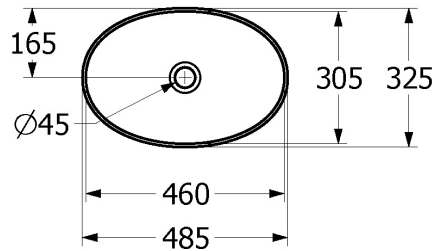

Artis Vessel Basin Oval 485mm

Deep Ocean

Product Image

Product Details

Code:	438848BCS4
Brand:	Villeroy & Boch
Range:	Artis
Warranty:	5 Years*
Product Width:	485 mm
Product Height:	135 mm
WELS:	N/A

Additional Features

Required Product

32mm Waste

Recommended Products

K316-D PUW Waste Series

Additional Notes

- TitanCeram

Technical Specification

Note: All dimensions are in millimetres and are subject to normal manufacturing variations. Always use the physical product measurements for cut-outs and rough-ins as the technical details shown may differ from the actual product. Use acetic cured silicone sealant. Do not use epoxy type adhesives. Clean with damp cloth. Do not use abrasive cleaners, liquids or pastes.