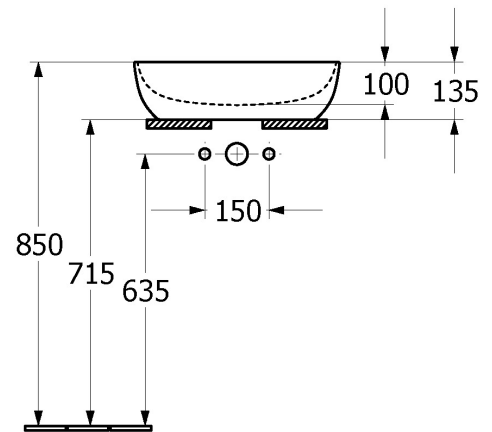

Artis Vessel Basin Oval 485mm

Frozen

Product Image

Product Details

Code:	438848BCS6
Brand:	Villeroy & Boch
Range:	Artis
Warranty:	5 Years*
Product Diameter:	325 mm
Product Height:	135 mm
WELS:	N/A

Additional Features

Required Product

32mm Waste

Recommended Products

K316-D PUW Waste Series

Additional Notes

- TitanCeram

Technical Specification

Note: All dimensions are in millimetres and are subject to normal manufacturing variations. Always use the physical product measurements for cut-outs and rough-ins as the technical details shown may differ from the actual product. Use acetic cured silicone sealant. Do not use epoxy type adhesives. Clean with damp cloth. Do not use abrasive cleaners, liquids or pastes.