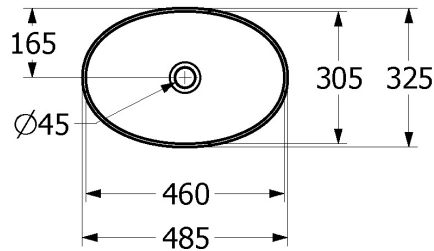

Artis Vessel Basin Oval 485mm

Frozen

Product Image

Product Details

Code:	438848BCS6
Brand:	Villeroy & Boch
Range:	Artis
Warranty:	5 Years*
Product Diameter:	325 mm
Product Height:	135 mm
WELS:	N/A

Additional Features

Required Product

32mm Waste

Recommended Products

K316-D PUW Waste Series

Additional Notes

- TitanCeram

Technical Specification

Note: All dimensions are in millimetres and are subject to normal manufacturing variations. Always use the physical product measurements for cut-outs and rough-ins as the technical details shown may differ from the actual product. Use acetic cured silicone sealant. Do not use epoxy type adhesives. Clean with damp cloth. Do not use abrasive cleaners, liquids or pastes.