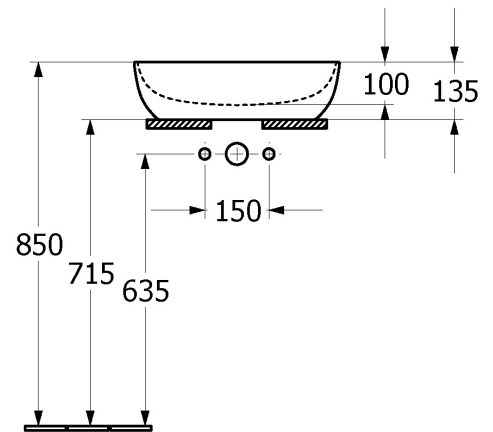

## Product Details

<b>Code:</b>	<b>438848BCT8</b>
Brand:	Villeroy & Boch
Range:	Artis
Warranty:	5 Years*
Product Width:	485 mm
Product Height:	135 mm
WELS:	N/A

### Required Product

32mm Waste

## Technical Specification

Note: All dimensions are in millimetres and are subject to normal manufacturing variations. Always use the physical product measurements for cut-outs and rough-ins as the technical details shown may differ from the actual product. Use acetic cured silicone sealant. Do not use epoxy type adhesives. Clean with damp cloth. Do not use abrasive cleaners, liquids or pastes.