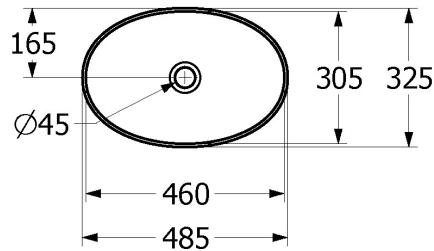

## Product Details

<b>Code:</b>	<b>438848BCT8</b>
Brand:	Villeroy & Boch
Range:	Artis
Warranty:	5 Years*
Product Width:	485 mm
Product Height:	135 mm
WELS:	N/A

### Required Product

32mm Waste

## Technical Specification

Note: All dimensions are in millimetres and are subject to normal manufacturing variations. Always use the physical product measurements for cut-outs and rough-ins as the technical details shown may differ from the actual product. Use acetic cured silicone sealant. Do not use epoxy type adhesives. Clean with damp cloth. Do not use abrasive cleaners, liquids or pastes.