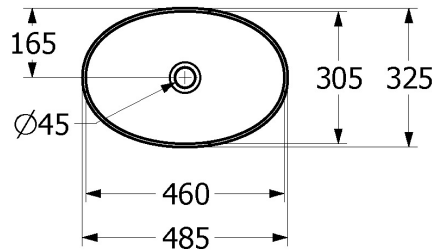

# Artis Vessel Basin Oval 485mm

CeramicPlus

**Product Image**

**Product Details**

<b>Code:</b>	<b>438848R1</b>
Brand:	Villeroy & Boch
Range:	Artis
Warranty:	5 Years*
Product Width:	485 mm
Product Height:	135 mm
WELS:	N/A

*Note: All dimensions are in millimetres and are subject to normal manufacturing variations. Always use the physical product measurements for cut-outs and rough-ins as the technical details shown may differ from the actual product. Use acetic cured silicone sealant. Do not use epoxy type adhesives. Clean with damp cloth. Do not use abrasive cleaners, liquids or pastes.*