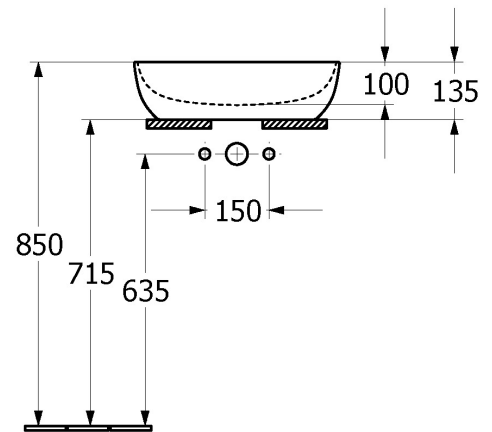

# Artis Vessel Basin Oval 485mm

CeramicPlus

**Product Image**

**Product Details**

<b>Code:</b>	<b>438848R1</b>
Brand:	Villeroy & Boch
Range:	Artis
Warranty:	5 Years*
Product Width:	485 mm
Product Height:	135 mm
WELS:	N/A

*Note: All dimensions are in millimetres and are subject to normal manufacturing variations. Always use the physical product measurements for cut-outs and rough-ins as the technical details shown may differ from the actual product. Use acetic cured silicone sealant. Do not use epoxy type adhesives. Clean with damp cloth. Do not use abrasive cleaners, liquids or pastes.*