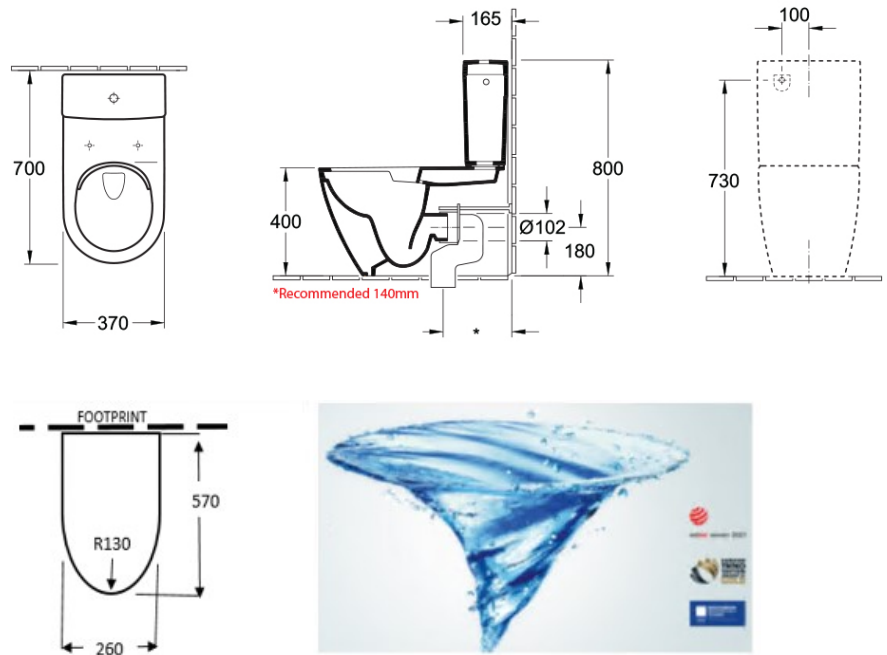

Subway 3.0 TwistFlush BTW Toilet

Product Image

Product Details

Code:	4672C11
Brand:	Villeroy & Boch
Range:	Subway 3.0
Warranty:	10 Years*
Product Width:	370 mm
Product Depth:	700 mm
WELS:	4 Star 3.5 LPM, Reg #: L04768

Additional Features

Required Product

Recommended Products
 Matching Villeroy & Boch Basin,
 Flush Button Options, 8L289868
 White, 8L289861 Chrome

Additional Notes

- TwistFlush Technology
- Soft Close seat

Installation Instructions

* Rec set out 140mm

Technical Specification

Note: All dimensions are in millimetres and are subject to normal manufacturing variations. Always use the physical product measurements for cut-outs and rough-ins as the technical details shown may differ from the actual product. Use acetic cured silicone sealant. Do not use epoxy type adhesives. Clean with damp cloth. Do not use abrasive cleaners, liquids or pastes.