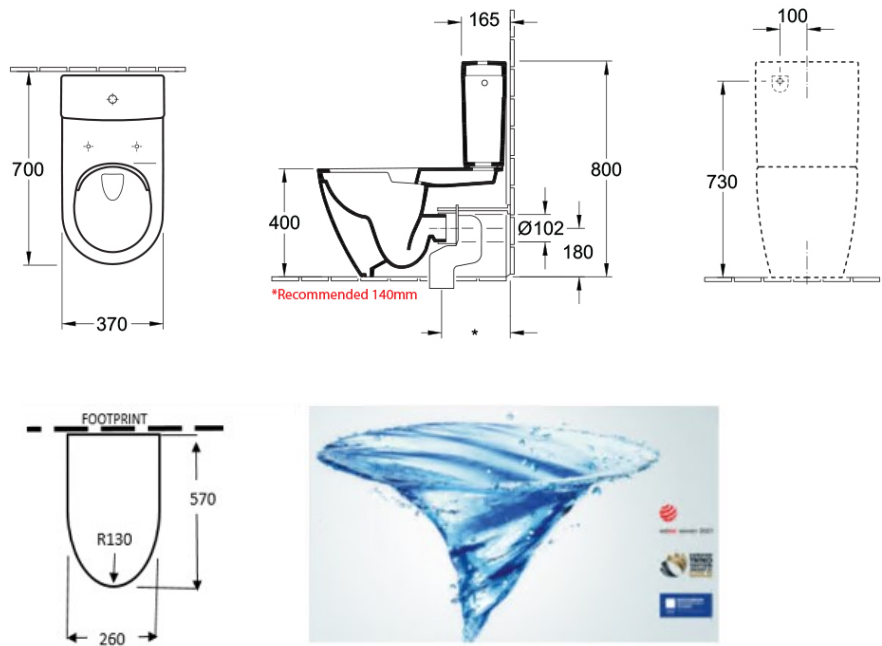

Subway 3.0 TwistFlush BTW Toilet

Slim Seat

Product Image

Product Details

Code: 4672C11SS
Brand: Villeroy & Boch
Range: Subway 3.0
Warranty: 10 Years*
Product Width: 370 mm
Product Depth: 700 mm
WELS: 4 Star 3.5 LPM, Reg #: L04768

Additional Features

Required Product

Recommended Products
 Matching Villeroy & Boch Basin,
 Flush Button Options, 8L289868
 White, 8L289861 Chrome

Additional Notes

- TwistFlush Technology
- Slim Soft Close seat

Installation Instructions

* Rec set out 140mm

Technical Specification

Note: All dimensions are in millimetres and are subject to normal manufacturing variations. Always use the physical product measurements for cut-outs and rough-ins as the technical details shown may differ from the actual product. Use acetic cured silicone sealant. Do not use epoxy type adhesives. Clean with damp cloth. Do not use abrasive cleaners, liquids or pastes.