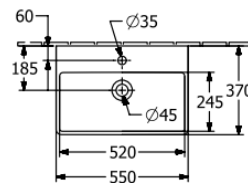

VILLEROY & BOCH

AVENTO

COMPACT WALL BASIN

PATERSON

NEW ZEALAND 1955

BRAND / MODEL	Villeroy & Boch Avento Compact Wall Hung Basin
FINISH	White Alpine
CODE	A4005501
DIMENSIONS	550mm x 370mm 13kg
ADDITIONAL INFORMATION	Single Taphole With overflow
WARRANTY	5 Years*