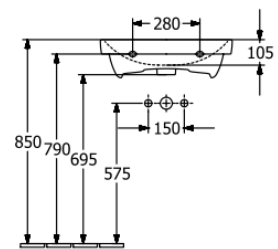

VILLEROY & BOCH

AVENTO

COMPACT WALL BASIN

PATERSON

NEW ZEALAND 1955

BRAND / MODEL	Villeroy & Boch Avento Compact Wall Hung Basin
FINISH	White Alpine
CODE	A4005501
DIMENSIONS	550mm x 370mm 13kg
ADDITIONAL INFORMATION	Single Taphole With overflow
WARRANTY	5 Years*