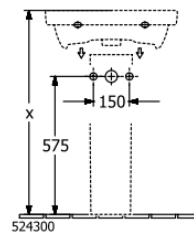

VILLEROY & BOCH

AVENTO

COMPACT WALL BASIN

PATERSON

NEW ZEALAND 1955

BRAND / MODEL	Villeroy & Boch Avento Compact Wall Hung Basin
FINISH	White Alpine
CODE	A4005501
DIMENSIONS	550mm x 370mm 13kg
ADDITIONAL INFORMATION	Single Taphole With overflow
WARRANTY	5 Years*