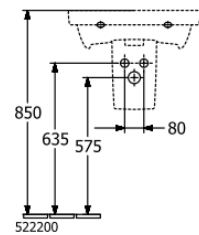

VILLEROY & BOCH

AVENTO

COMPACT WALL BASIN

PATERSON

NEW ZEALAND 1955

BRAND / MODEL	Villeroy & Boch Avento Compact Wall Hung Basin
FINISH	White Alpine
CODE	A4005501
DIMENSIONS	550mm x 370mm 13kg
ADDITIONAL INFORMATION	Single Taphole With overflow
WARRANTY	5 Years*