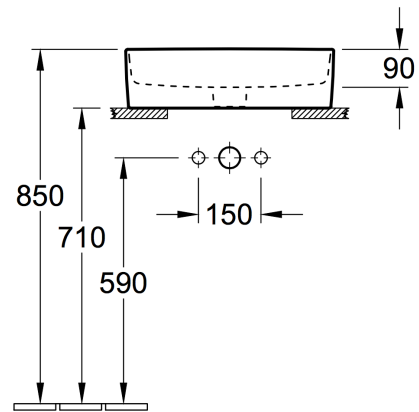

MEMENTO 2.0 500 COUNTER TOP BASIN

Product Image **Technical Specification**

Description

Memento 2.0 500 Counter Top Basin

4A075001 1 Tap Hole | Overflow

Additional Information

- TitanCeram
- Recommended waste K316-D
- Villeroy & Boch recommends a 50mm gap between the back of the basin & the wall
- Rear of basin is glazed

Note: All dimensions are in millimetres and are subject to normal manufacturing variations. Always use the physical product measurements for cut-outs and rough-ins as the technical details shown may differ from the actual product. Use acetic cured silicone sealant. Do not use epoxy type adhesives. Clean with damp cloth. Do not use abrasive cleaners, liquids or pastes.