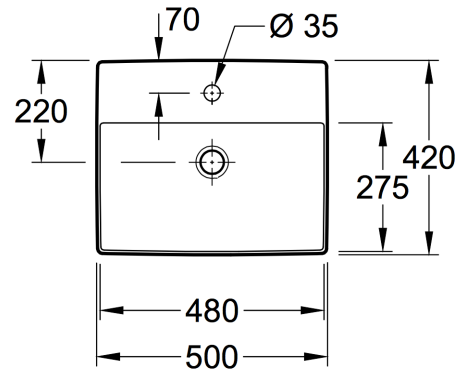

MEMENTO 2.0 500 COUNTER TOP BASIN

Product Image **Technical Specification**

Description

Memento 2.0 500 Counter Top Basin

4A075001 1 Tap Hole | Overflow

Additional Information

- TitanCeram
- Recommended waste K316-D
- Villeroy & Boch recommends a 50mm gap between the back of the basin & the wall
- Rear of basin is glazed

Note: All dimensions are in millimetres and are subject to normal manufacturing variations. Always use the physical product measurements for cut-outs and rough-ins as the technical details shown may differ from the actual product. Use acetic cured silicone sealant. Do not use epoxy type adhesives. Clean with damp cloth. Do not use abrasive cleaners, liquids or pastes.