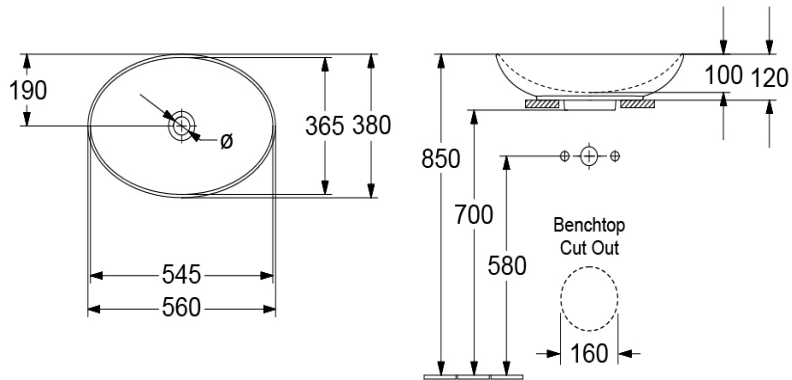

Technical Specification

Note: All dimensions are in millimetres and are subject to normal manufacturing variations. Always use the physical product measurements for cut-outs and rough-ins as the technical details shown may differ from the actual product. Use acetic cured silicone sealant. Do not use epoxy type adhesives. Clean with damp cloth. Do not use abrasive cleaners, liquids or pastes.