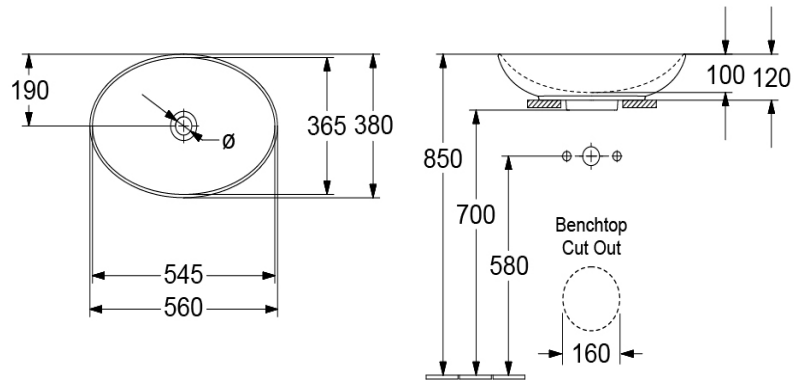

Technical Specification

Note: All dimensions are in millimetres and are subject to normal manufacturing variations. Always use the physical product measurements for cut-outs and rough-ins as the technical details shown may differ from the actual product. Use acetic cured silicone sealant. Do not use epoxy type adhesives. Clean with damp cloth. Do not use abrasive cleaners, liquids or pastes.