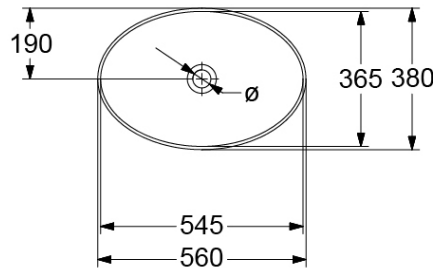

## Technical Specification

**Required Product**  
32mm Waste

**Recommended Products**  
K316-D PUW Waste Series

**Additional Notes**

- TitanCeram with CeramicPlus

**Installation Instructions**

- \* 160mm Benchtop Cutout required
- \* Slot overflow to be installed at the front of basin

*Note: All dimensions are in millimetres and are subject to normal manufacturing variations. Always use the physical product measurements for cut-outs and rough-ins as the technical details shown may differ from the actual product. Use acetic cured silicone sealant. Do not use epoxy type adhesives. Clean with damp cloth. Do not use abrasive cleaners, liquids or pastes.*