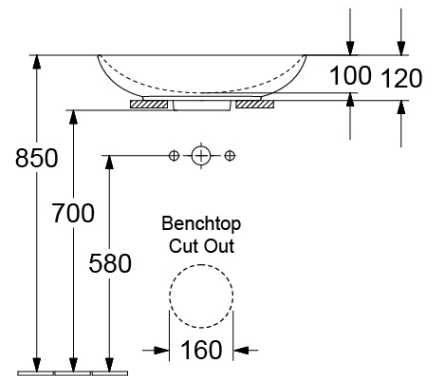

## Technical Specification

**Required Product**  
32mm Waste

**Recommended Products**  
K316-D PUW Waste Series

**Additional Notes**

- TitanCeram with CeramicPlus

**Installation Instructions**

- \* 160mm Benchtop Cutout required
- \* Slot overflow to be installed at the front of basin

*Note: All dimensions are in millimetres and are subject to normal manufacturing variations. Always use the physical product measurements for cut-outs and rough-ins as the technical details shown may differ from the actual product. Use acetic cured silicone sealant. Do not use epoxy type adhesives. Clean with damp cloth. Do not use abrasive cleaners, liquids or pastes.*