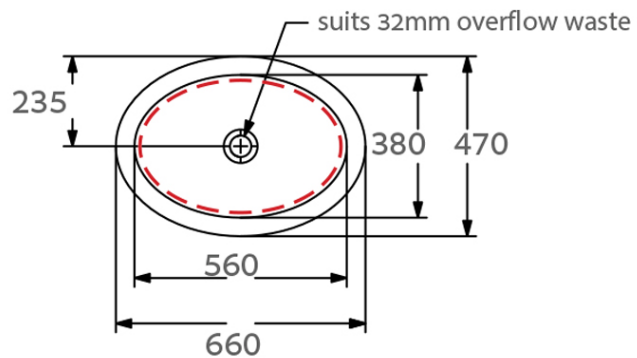

Loop Slim 560 Oval Under Counter Basin

No Tap Hole

Product Image

Product Details

Code:	4A550001
Brand:	Villeroy & Boch
Range:	Loop Slim
Warranty:	5 Years*
Product Width:	560 mm
Product Depth:	380 mm
WELS:	N/A

Additional Features

Required Product
32mm Overflow Waste

Recommended Products
K316-D PUW Series

Additional Notes

- Water capacity to bottom of overflow - 6.45lt
- Basin cutout in stone should be 8-10mm smaller all round than the basin ID

Installation Instructions

* Position logo visible at the back of the basin & overflow at the front

Technical Specification

Height based on 20mm stone top

Note: All dimensions are in millimetres and are subject to normal manufacturing variations. Always use the physical product measurements for cut-outs and rough-ins as the technical details shown may differ from the actual product. Use acetic cured silicone sealant. Do not use epoxy type adhesives. Clean with damp cloth. Do not use abrasive cleaners, liquids or pastes.