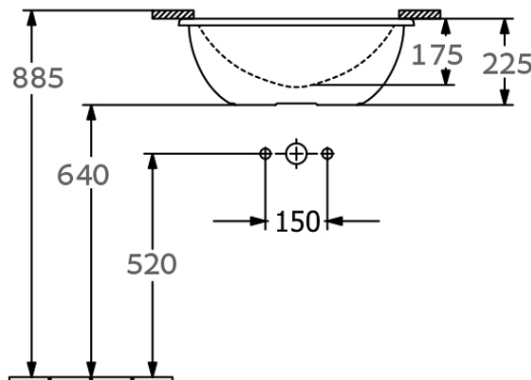

Loop Slim 560 Oval Under Counter Basin

No Tap Hole

Product Image

Product Details

Code:	4A550001
Brand:	Villeroy & Boch
Range:	Loop Slim
Warranty:	5 Years*
Product Width:	560 mm
Product Depth:	380 mm
WELS:	N/A

Additional Features

Required Product
32mm Overflow Waste

Recommended Products
K316-D PUW Series

Additional Notes

- Water capacity to bottom of overflow - 6.45lt
- Basin cutout in stone should be 8-10mm smaller all round than the basin ID

Installation Instructions

* Position logo visible at the back of the basin & overflow at the front

Technical Specification

Height based on 20mm stone top

Note: All dimensions are in millimetres and are subject to normal manufacturing variations. Always use the physical product measurements for cut-outs and rough-ins as the technical details shown may differ from the actual product. Use acetic cured silicone sealant. Do not use epoxy type adhesives. Clean with damp cloth. Do not use abrasive cleaners, liquids or pastes.