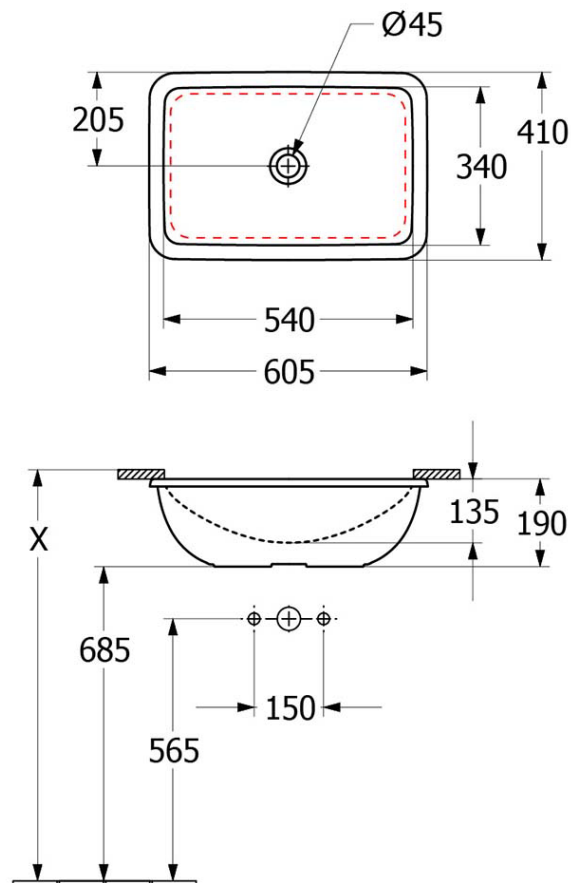

Loop Slim 540 Rect UC Basin

Product Image

Product Details

Code:	4A570001
Brand:	Villeroy & Boch
Range:	Loop Slim
Warranty:	5 Years*
Product Width:	540 mm
Product Depth:	340 mm
WELS:	N/A

Additional Features

Required Product
32mm Overflow waste

Recommended Products
K316-D PUW Series

Additional Notes

- Water Capacity to bottom of overflow - 5.4lt
- Position V&B logo visible at the back of the basin & Overflow at the front

Installation Instructions

- * Standard Ceramic dimensional tolerances apply +/- 2%
- * Responsibility is with cabinet designer/manufacturer to ensure adequate tolerances
- * Basin cutout in benchtop should be 8-10mm smaller all round than the actual basin ID

Technical Specification

Note: All dimensions are in millimetres and are subject to normal manufacturing variations. It is recommended to use the physical product measurements for cut-outs and rough-ins as the technical details shown may differ from the actual product. Use acetic cured silicone sealant. Do not use epoxy type adhesives. Clean with damp cloth. Do not use abrasive cleaners, liquids or pastes.