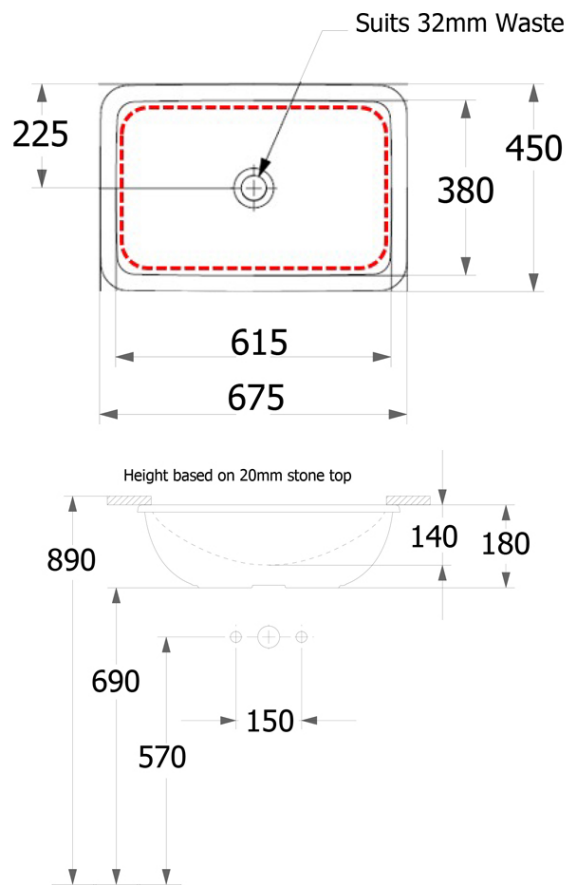

## Product Details

<b>Code:</b>	<b>4A580001</b>
Brand:	Villeroy & Boch
Range:	Loop Slim
Warranty:	5 Years*
Product Width:	615 mm
Product Depth:	380 mm
WELS:	N/A

## Additional Features

**Required Product**  
32mm Overflow Waste

**Recommended Products**  
K316-D PUW Series

### Additional Notes

- Water capacity to bottom of overflow - 6.3lt
- Basin cutout in stone should be 8-10mm smaller all round than the basin ID

## Technical Specification

Note: All dimensions are in millimetres and are subject to normal manufacturing variations. Always use the physical product measurements for cut-outs and rough-ins as the technical details shown may differ from the actual product. Use acetic cured silicone sealant. Do not use epoxy type adhesives. Clean with damp cloth. Do not use abrasive cleaners, liquids or pastes.