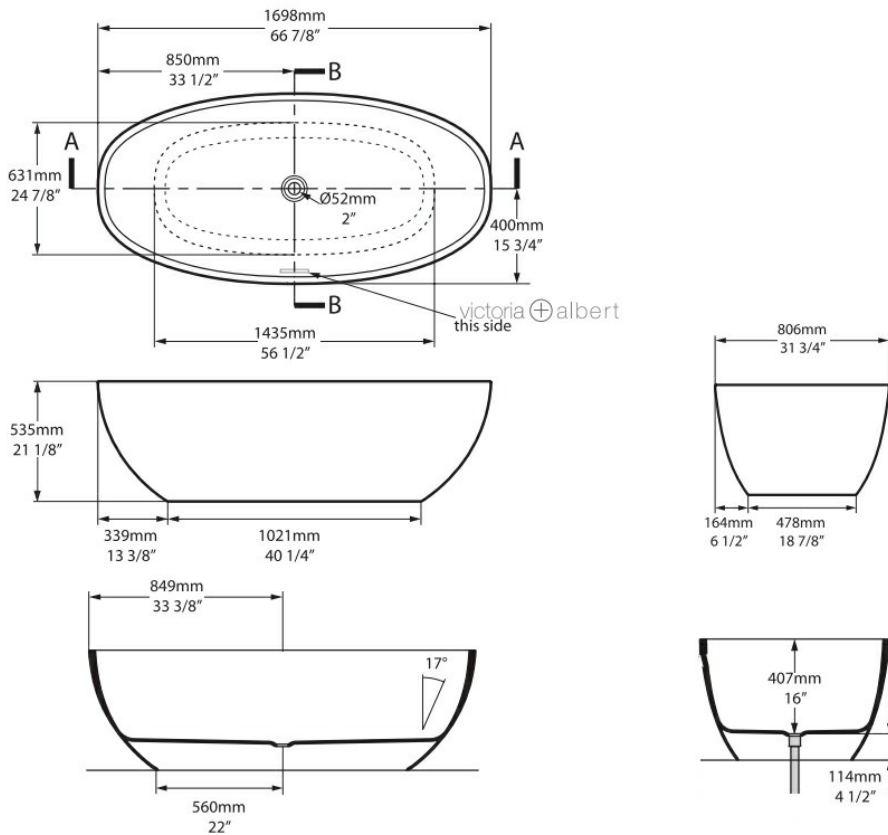

BARCELONA II FREESTANDING BATH W/VOID 1698 X 806 X 535

52086.xx

Repairable

Light scratches in the QUARRYCAST material can be repaired and re-polished.

Commercial Use

Suitable for commercial use.

Guarantee

25 Year Guarantee

Exterior Painting

Exterior can be painted or personalised.

Under Bath Cavity

With the cavity under the bath you don't need to make a hole in the floor to accommodate the waste

Outdoor Use

Can be installed inside or outdoors.

Designed & Engineered in South Africa

British owned and operated

The Barcelona is deep and curvaceous. Generous dimensions linked to ergonomic backrests make it a tub that must be experienced.