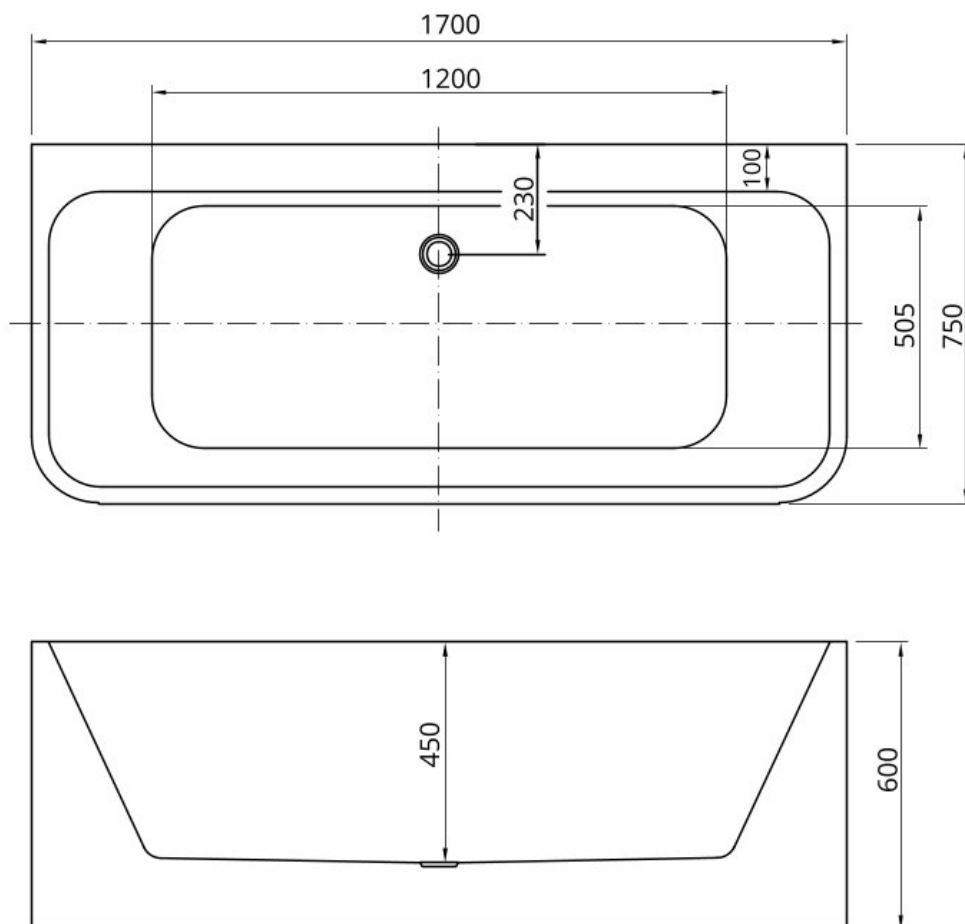

OTTO ACRYLIC BACK TO WALL BATH 1700 X 750 X 600

52566.10

ELEMENTI

5	Guarantee	5 Year Guarantee
	Capacity	290 Litres
	Du Pont	Raw materials imported from Dupont USA.
	Weight	44KG

This luxury and unique bathtub is a combination of state of the art design and the highest quality materials. Designed with a square back to sit flush against a wall.