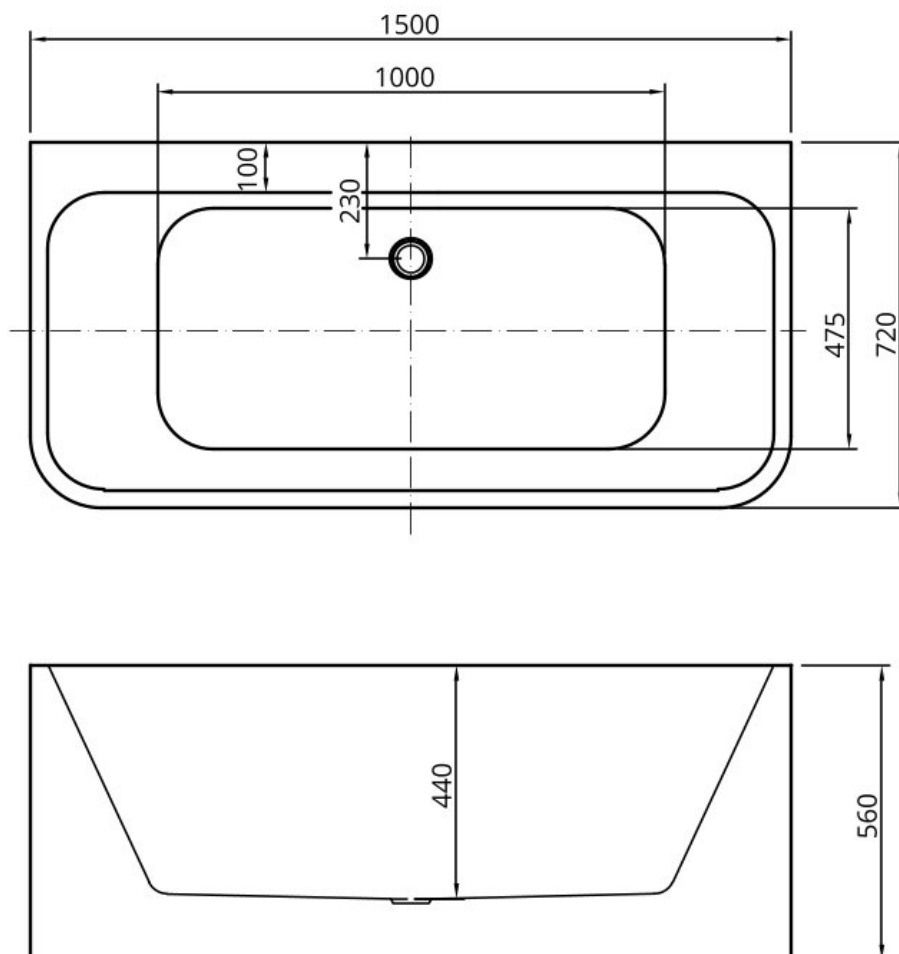

OTTO ACRYLIC BACK TO WALL BATH 1500 X 720 X 560MM WHITE
52567.10

ELEMENTI

5

Guarantee

5 Year Guarantee

Du Pont

Raw materials imported from Dupont USA.

Weight

42KG

This luxury and unique bathtub is a combination of state of the art design and the highest quality materials. Designed with a square back to sit flush against a wall.