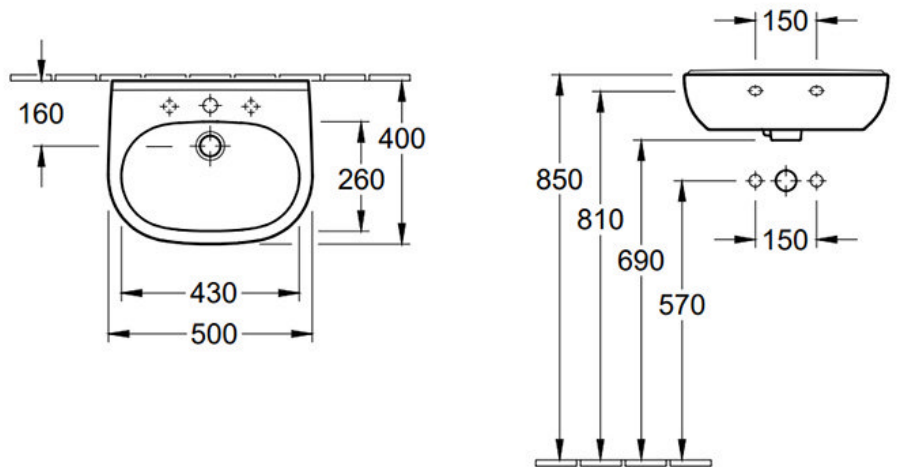

O.novo 500 Wall Basin with Overflow

Product Image

Product Details

Code:	53605001
Brand:	Villeroy & Boch
Range:	O.novo
Warranty:	10 Years*
Product Width:	500 mm
Product Depth:	400 mm
WELS:	N/A

Additional Features

Required Product

32mm overflow waste

Recommended Products

K316-D POP UP WASTE SERIES

Additional Notes

Technical Specification

Note: All dimensions are in millimetres and are subject to normal manufacturing variations. Always use the physical product measurements for cut-outs and rough-ins as the technical details shown may differ from the actual product. Use acetic cured silicone sealant. Do not use epoxy type adhesives. Clean with damp cloth. Do not use abrasive cleaners, liquids or pastes.