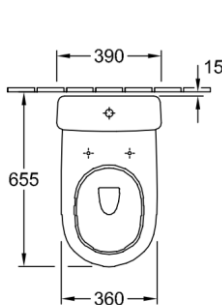

### BACK TO THE WALL SUITE

PATERSON

NEW ZEALAND 1955

<b>BRAND / MODEL</b>	Villeroy & Boch O.Novo – Back to the wall suite
<b>FINISH</b>	White Sanitary Ceramic – Alpine White
<b>CODE</b>	5658C11
<b>SET OUT</b>	Universal S or P Trap – P trap set out 180mm, S Trap set out 50-190mm. Optional S trap outlet bend available if required – 140-240mm (8701W)
<b>SPECIFICATIONS</b>	German dual flush mechanism, Rapid & extremely quiet fill valve, High Quality soft closing seat and cover. Concealed rear entry water inlet only.
<b>WARRANTY</b>	5 Years Ceramic, 10 Years seats (2 Years Soft-closing Dampers) 2 Years Valves, 12 Months Seals
<b>WELS RATING</b>	4 Star - 4.5 Litres per full flush, 3 Litres per half flush.