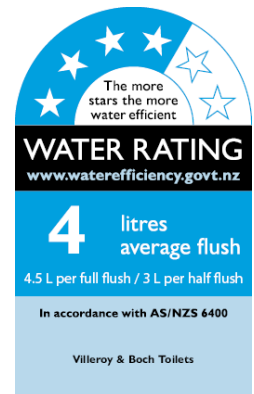

### BACK TO THE WALL SUITE

PATERSON

NEW ZEALAND 1955

<b>BRAND / MODEL</b>	Villeroy & Boch O.Novo – Back to the wall suite
<b>FINISH</b>	White Sanitary Ceramic – Alpine White
<b>CODE</b>	5658C11
<b>SET OUT</b>	Universal S or P Trap – P trap set out 180mm, S Trap set out 50-190mm. Optional S trap outlet bend available if required – 140-240mm (8701W)
<b>SPECIFICATIONS</b>	German dual flush mechanism, Rapid & extremely quiet fill valve, High Quality soft closing seat and cover. Concealed rear entry water inlet only.
<b>WARRANTY</b>	5 Years Ceramic, 10 Years seats (2 Years Soft-closing Dampers) 2 Years Valves, 12 Months Seals
<b>WELS RATING</b>	4 Star - 4.5 Litres per full flush, 3 Litres per half flush.