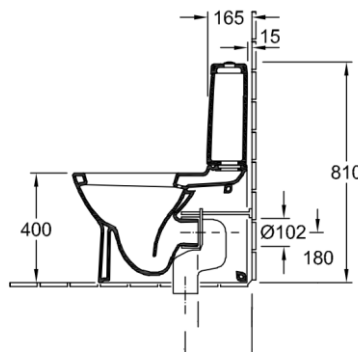

### BACK TO THE WALL SUITE

PATERSON

NEW ZEALAND 1955

<b>BRAND / MODEL</b>	Villeroy & Boch O.Novo – Back to the wall suite
<b>FINISH</b>	White Sanitary Ceramic – Alpine White
<b>CODE</b>	5658C11
<b>SET OUT</b>	Universal S or P Trap – P trap set out 180mm, S Trap set out 50-190mm. Optional S trap outlet bend available if required – 140-240mm (8701W)
<b>SPECIFICATIONS</b>	German dual flush mechanism, Rapid & extremely quiet fill valve, High Quality soft closing seat and cover. Concealed rear entry water inlet only.
<b>WARRANTY</b>	5 Years Ceramic, 10 Years seats (2 Years Soft-closing Dampers) 2 Years Valves, 12 Months Seals
<b>WELS RATING</b>	4 Star - 4.5 Litres per full flush, 3 Litres per half flush.