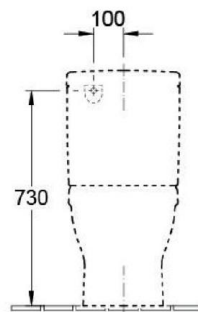

### BACK TO THE WALL SUITE

PATERSON

NEW ZEALAND 1955

<b>BRAND / MODEL</b>	Villeroy & Boch O.Novo – Back to the wall suite
<b>FINISH</b>	White Sanitary Ceramic – Alpine White
<b>CODE</b>	5658C11
<b>SET OUT</b>	Universal S or P Trap – P trap set out 180mm, S Trap set out 50-190mm. Optional S trap outlet bend available if required – 140-240mm (8701W)
<b>SPECIFICATIONS</b>	German dual flush mechanism, Rapid & extremely quiet fill valve, High Quality soft closing seat and cover. Concealed rear entry water inlet only.
<b>WARRANTY</b>	5 Years Ceramic, 10 Years seats (2 Years Soft-closing Dampers) 2 Years Valves, 12 Months Seals
<b>WELS RATING</b>	4 Star - 4.5 Litres per full flush, 3 Litres per half flush.