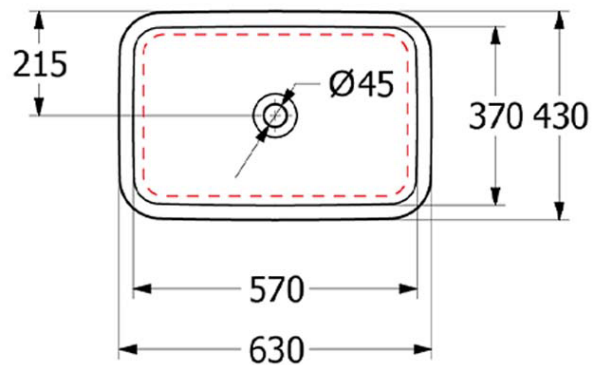

Architectura 2.0 570 Rect UnderCounter Basin

No Taphole, with Overflow

Product Image

Product Details

Code:	5A776001
Brand:	Villeroy & Boch
Range:	Architectura 2.0
Warranty:	5 Years*
Product Width:	570 mm
Product Depth:	370 mm
WELS:	N/A

Additional Features

Required Product

32mm PUW with overflow

Recommended Products

Series K316-D PUW Selection

Additional Notes

- Water Capacity to bottom of overflow - 8.9lts
- Position V&B logo visible at the back of the basin & Overflow at the front

Installation Instructions

- * Standard Ceramic dimensional tolerances apply +/- 2%
- * Responsibility is with cabinet designer/manufacturer to ensure adequate tolerances
- * Basin cutout in benchtop should be 8-10mm smaller all round than the actual basin ID

Technical Specification

Note: All dimensions are in millimetres and are subject to normal manufacturing variations. It is recommended to use the physical product measurements for cut-outs and rough-ins as the technical details shown may differ from the actual product. Use acetic cured silicone sealant. Do not use epoxy type adhesives. Clean with damp cloth. Do not use abrasive cleaners, liquids or pastes.