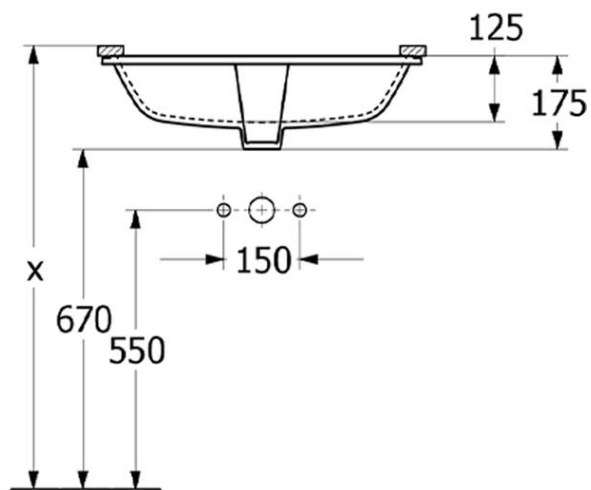

Architectura 2.0 570 Rect UnderCounter Basin

No Taphole, with Overflow

Product Image

Product Details

Code:	5A776001
Brand:	Villeroy & Boch
Range:	Architectura 2.0
Warranty:	5 Years*
Product Width:	570 mm
Product Depth:	370 mm
WELS:	N/A

Additional Features

Required Product

32mm PUW with overflow

Recommended Products

Series K316-D PUW Selection

Additional Notes

- Water Capacity to bottom of overflow - 8.9lts
- Position V&B logo visible at the back of the basin & Overflow at the front

Installation Instructions

- * Standard Ceramic dimensional tolerances apply +/- 2%
- * Responsibility is with cabinet designer/manufacturer to ensure adequate tolerances
- * Basin cutout in benchtop should be 8-10mm smaller all round than the actual basin ID

Technical Specification

Note: All dimensions are in millimetres and are subject to normal manufacturing variations. It is recommended to use the physical product measurements for cut-outs and rough-ins as the technical details shown may differ from the actual product. Use acetic cured silicone sealant. Do not use epoxy type adhesives. Clean with damp cloth. Do not use abrasive cleaners, liquids or pastes.