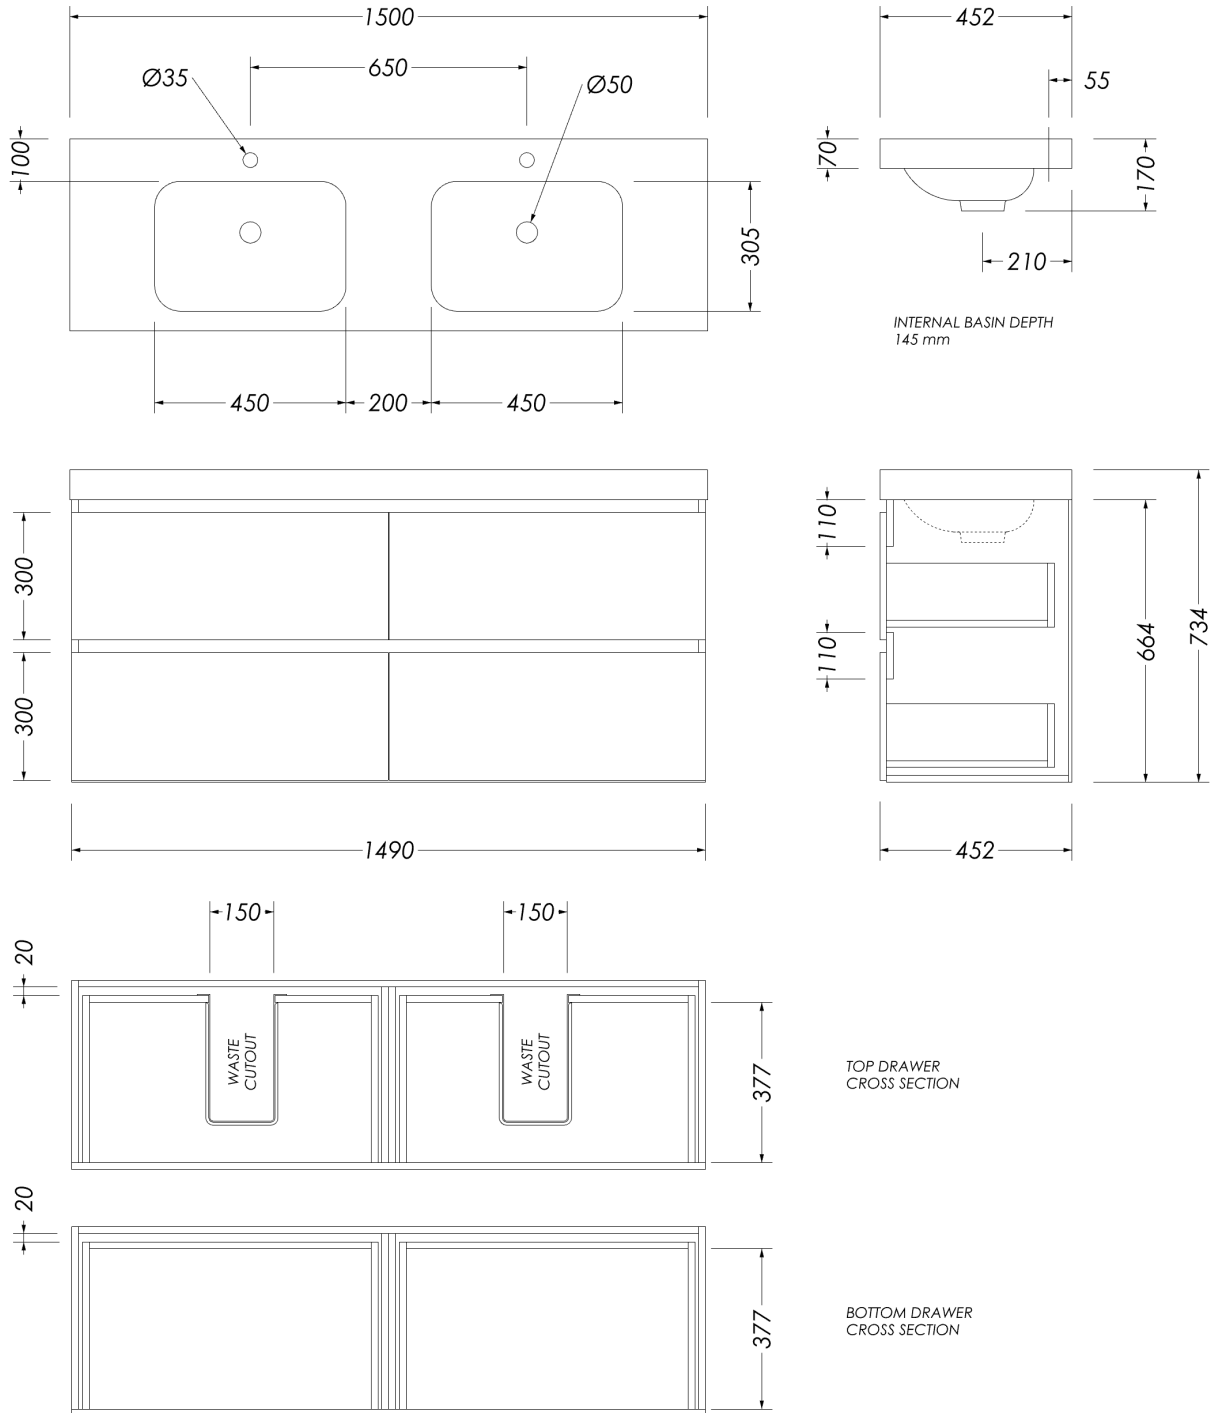

AMARA 1500 DB DOUBLE DRAWER WALL VANITY

AUGUST 2024

ALL MEASUREMENTS ARE NOMINAL
*WARRANTIES APPLY TO RESIDENTIAL DOMESTIC USE ONLY. WARRANTY VOID
IF PRODUCT IS NOT INSTALLED ACCORDING TO OUR SPECIFICATIONS.
**FOR FURTHER INFORMATION ON BIPR, INSTALLATION GUIDE AND PRODUCT
OPTIONS PLEASE REFER TO THE WEBSITE.
athena.co.nz