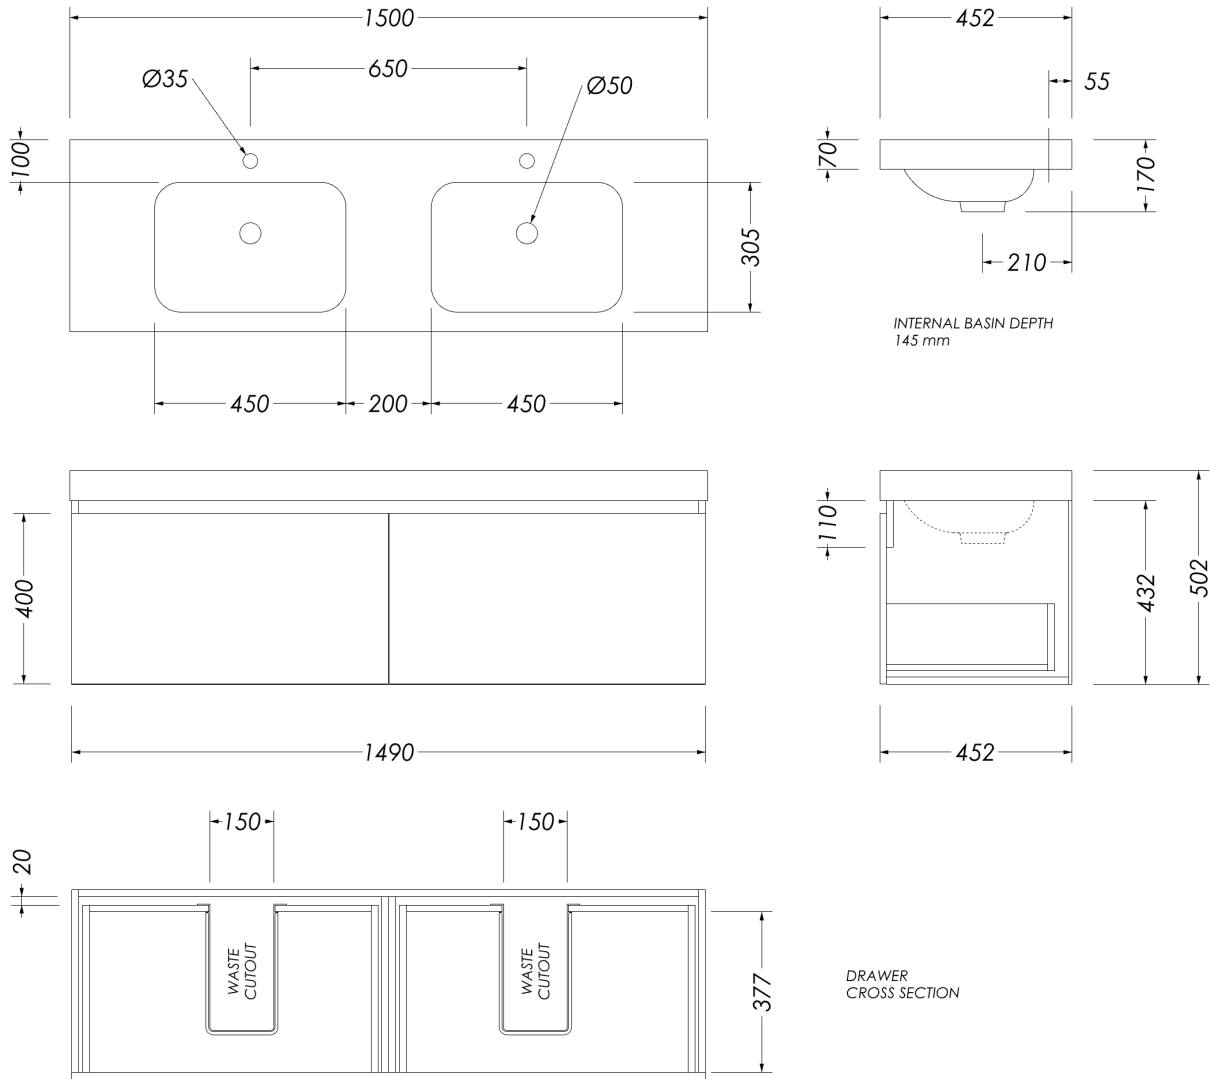

AMARA 1500 DB SINGLE DRAWER WALL VANITY

AUGUST 2024

ALL MEASUREMENTS ARE NOMINAL
*WARRANTIES APPLY TO RESIDENTIAL DOMESTIC USE ONLY. WARRANTY VOID
IF PRODUCT IS NOT INSTALLED ACCORDING TO OUR SPECIFICATIONS.
**FOR FURTHER INFORMATION ON BIPR, INSTALLATION GUIDE AND PRODUCT
OPTIONS PLEASE REFER TO THE WEBSITE.
athena.co.nz