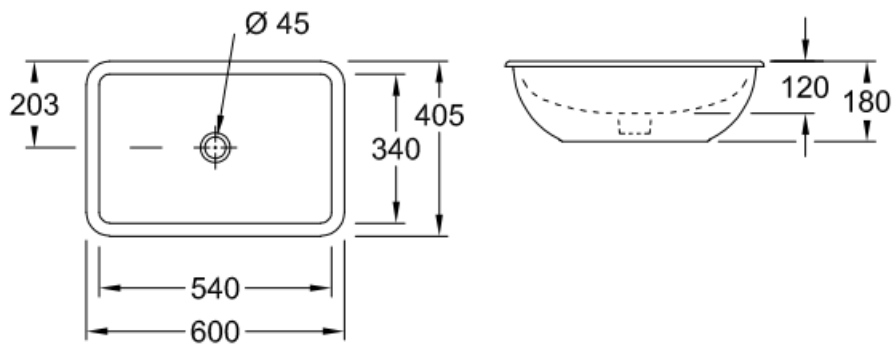

VILLEROY & BOCH

LOOP & FRIENDS

UNDERCOUNTER BASIN

PATERSON

NEW ZEALAND 1955

| | |
|----------------------|--|
| BRAND / MODEL | Villeroy & Boch Loop & Friends Undercounter Basin |
| FINISH | Alpine White |
| CODE | 6163 00 01 – with overflow 6163 01 01 – without overflow 6163 00 R1 – ceramic plus with overflow |
| WARRANTY | 5 Years Ceramics |
| DIMENSIONS | External – 600 x 405 mm Internal – 540 x 340 mm |