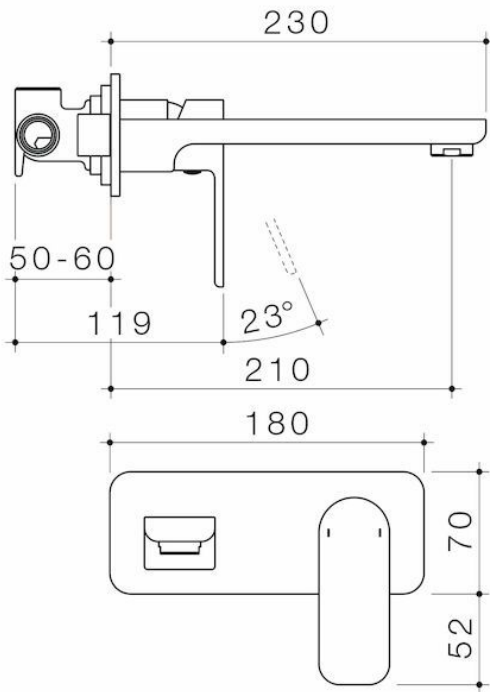

Caroma Luna® Wall Basin/Bath Mixer - Chrome - Lead Free

Code: 68186C6AF

Attributes

Litres per minute	4.50 ltr
Outlet length	210 mm
Temperature adjustable	No
Flow adjustable	No
Coating method	Chromeplated
Is retrofit	No
Depth	180 mm
Length	230 mm
Net Weight	2.10 kg

Caroma Luna® Wall Basin/Bath Mixer - Brushed Nickel - Lead Free

Code: 68186BN6AF

Attributes

Litres per minute	4.50 ltr
Outlet length	210 mm
Temperature adjustable	No
Flow adjustable	No
Coating method	Electroplated
Is retrofit	No
Depth	180 mm
Length	230 mm
Net Weight	2.10 kg

Caroma Luna® Wall Basin/Bath Mixer - Brushed Brass - Lead Free

Code: 68186BB6AF

Attributes

Litres per minute	4.50 ltr
Outlet length	210 mm
Temperature adjustable	No
Flow adjustable	No
Coating method	PVD
Is retrofit	No
Depth	180 mm
Length	230 mm
Net Weight	2.10 kg

Caroma Luna® Wall Basin/Bath Mixer - Black - Lead Free

Code: 68186BL6AF

Attributes

Litres per minute	4.50 ltr
Outlet length	210 mm
Temperature adjustable	No
Flow adjustable	No
Coating method	Electroplated
Is retrofit	No
Depth	180 mm
Length	230 mm
Net Weight	2.10 kg