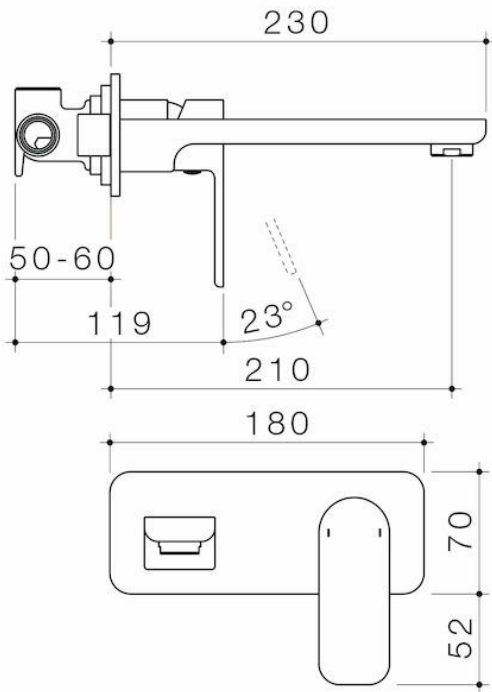

Caroma Luna® Wall Basin/Bath Mixer - Chrome - Lead Free

Code: 68186C6AF

Attributes

Litres per minute	4.50 ltr
Outlet length	210 mm
Temperature adjustable	No
Flow adjustable	No
Coating method	Chromeplated
Is retrofit	No
Depth	180 mm
Length	230 mm
Net Weight	2.10 kg

Caroma Luna® Wall Basin/Bath Mixer - Brushed Nickel - Lead Free

Code: 68186BN6AF

Attributes

Litres per minute	4.50 ltr
Outlet length	210 mm
Temperature adjustable	No
Flow adjustable	No
Coating method	Electroplated
Is retrofit	No
Depth	180 mm
Length	230 mm
Net Weight	2.10 kg

Caroma Luna® Wall Basin/Bath Mixer - Brushed Brass - Lead Free

Code: 68186BB6AF

Attributes

Litres per minute	4.50 ltr
Outlet length	210 mm
Temperature adjustable	No
Flow adjustable	No
Coating method	PVD
Is retrofit	No
Depth	180 mm
Length	230 mm
Net Weight	2.10 kg

Caroma Luna® Wall Basin/Bath Mixer - Black - Lead Free

Code: 68186BL6AF

Attributes

Litres per minute	4.50 ltr
Outlet length	210 mm
Temperature adjustable	No
Flow adjustable	No
Coating method	Electroplated
Is retrofit	No
Depth	180 mm
Length	230 mm
Net Weight	2.10 kg