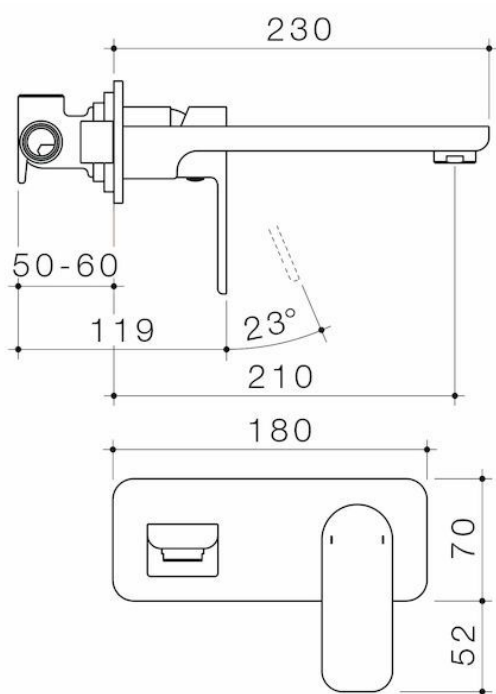

Caroma Luna® Wall Basin/Bath Mixer - Chrome - Lead Free

Code: 68186C6AF

Attributes

Litres per minute	4.50 ltr
Outlet length	210 mm
Temperature adjustable	No
Flow adjustable	No
Coating method	Chromeplated
Is retrofit	No
Depth	180 mm
Length	230 mm
Net Weight	2.10 kg

Caroma Luna® Wall Basin/Bath Mixer - Brushed Nickel - Lead Free

Code: 68186BN6AF

Attributes

Litres per minute	4.50 ltr
Outlet length	210 mm
Temperature adjustable	No
Flow adjustable	No
Coating method	Electroplated
Is retrofit	No
Depth	180 mm
Length	230 mm
Net Weight	2.10 kg

Caroma Luna® Wall Basin/Bath Mixer - Brushed Brass - Lead Free

Code: 68186BB6AF

Attributes

Litres per minute	4.50 ltr
Outlet length	210 mm
Temperature adjustable	No
Flow adjustable	No
Coating method	PVD
Is retrofit	No
Depth	180 mm
Length	230 mm
Net Weight	2.10 kg

Caroma Luna® Wall Basin/Bath Mixer - Black - Lead Free

Code: 68186BL6AF

Attributes

Litres per minute	4.50 ltr
Outlet length	210 mm
Temperature adjustable	No
Flow adjustable	No
Coating method	Electroplated
Is retrofit	No
Depth	180 mm
Length	230 mm
Net Weight	2.10 kg