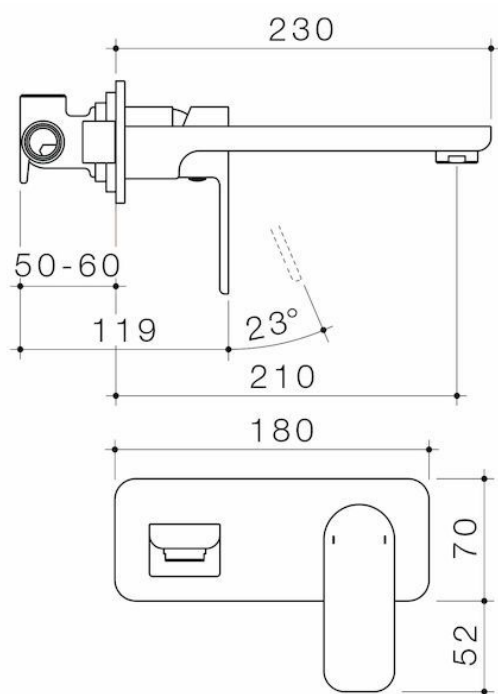

Caroma Luna® Wall Basin/Bath Mixer - Chrome - Lead Free

Code: 68186C6AF

Attributes

Litres per minute	4.50 ltr
Outlet length	210 mm
Temperature adjustable	No
Flow adjustable	No
Coating method	Chromeplated
Is retrofit	No
Depth	180 mm
Length	230 mm
Net Weight	2.10 kg

Caroma Luna® Wall Basin/Bath Mixer - Brushed Nickel - Lead Free

Code: 68186BN6AF

Attributes

Litres per minute	4.50 ltr
Outlet length	210 mm
Temperature adjustable	No
Flow adjustable	No
Coating method	Electroplated
Is retrofit	No
Depth	180 mm
Length	230 mm
Net Weight	2.10 kg

Caroma Luna® Wall Basin/Bath Mixer - Brushed Brass - Lead Free

Code: 68186BB6AF

Attributes

Litres per minute	4.50 ltr
Outlet length	210 mm
Temperature adjustable	No
Flow adjustable	No
Coating method	PVD
Is retrofit	No
Depth	180 mm
Length	230 mm
Net Weight	2.10 kg

Caroma Luna® Wall Basin/Bath Mixer - Black - Lead Free

Code: 68186BL6AF

Attributes

Litres per minute	4.50 ltr
Outlet length	210 mm
Temperature adjustable	No
Flow adjustable	No
Coating method	Electroplated
Is retrofit	No
Depth	180 mm
Length	230 mm
Net Weight	2.10 kg