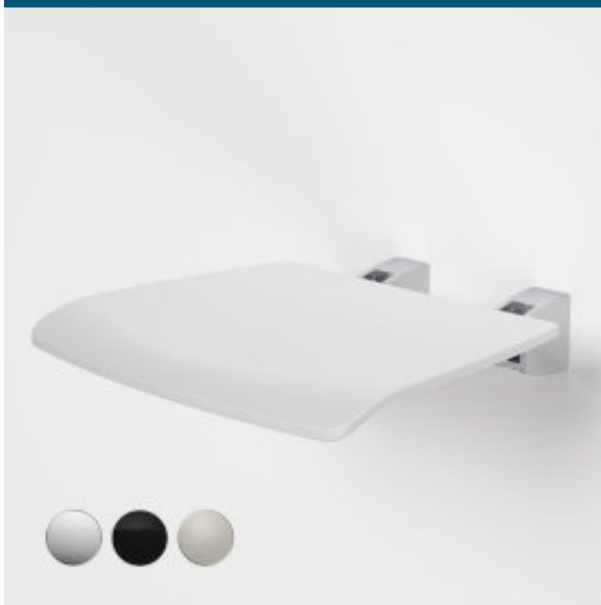

## OPAL SUPPORT SHOWER SEAT FOLDING

---

### CAROMA

Caroma's stunning and sleek range of Opal Support Rails are designed for assisted living in the home and in Aged Care. The rails improve bathroom safety and independence by providing additional support and balance assistance, making the bathroom a more comfortable and practical space. Opal Support Rails are available in a variety of lengths and angles to suit a range of locations and feature a contemporary and modern design, so there's no need to compromise on style with this discreet collection.

- Sleek and contemporary design combines luxury with function
- Minimalist design folds up neatly when not in use
- Maximum load 150kg
- Non slip surface on seat
- The Opal Support range is suitable for all home and aged care applications

### PRODUCT CODES

687385B Opal Support Shower Seat Folding - Matte Black

687385BN Opal Support Shower Seat Folding - Brushed Nickel/White

687385W Opal Support Shower Seat Folding Chrome/White