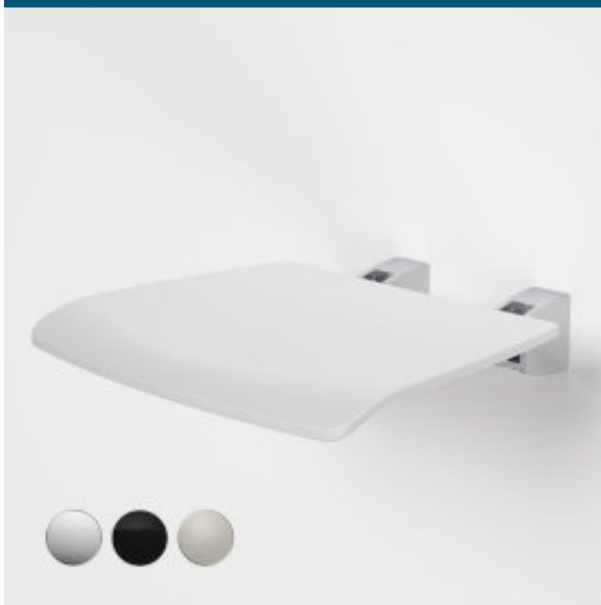

CAROMA

OPAL SUPPORT SHOWER SEAT FOLDING

CAROMA

Caroma's stunning and sleek range of Opal Support Rails are designed for assisted living in the home and in Aged Care. The rails improve bathroom safety and independence by providing additional support and balance assistance, making the bathroom a more comfortable and practical space. Opal Support Rails are available in a variety of lengths and angles to suit a range of locations and feature a contemporary and modern design, so there's no need to compromise on style with this discreet collection.

- Sleek and contemporary design combines luxury with function
- Minimalist design folds up neatly when not in use
- Maximum load 150kg
- Non slip surface on seat
- The Opal Support range is suitable for all home and aged care applications

PRODUCT CODES

687385B Opal Support Shower Seat Folding - Matte Black

687385BN Opal Support Shower Seat Folding - Brushed Nickel/White

687385W Opal Support Shower Seat Folding Chrome/White