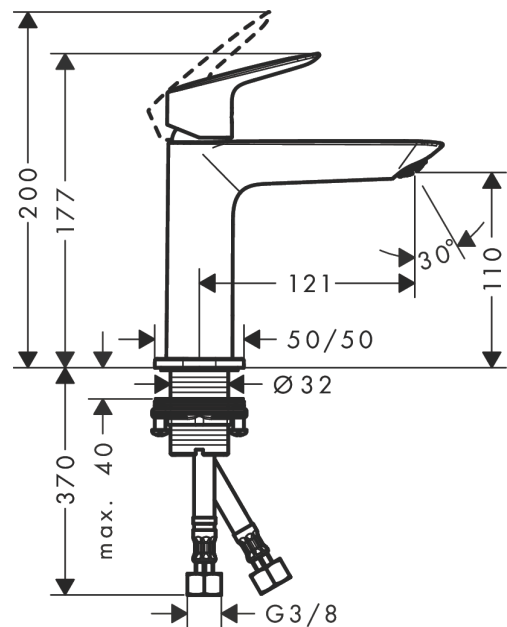

Logis

Single lever basin mixer 110 Fine without waste set

Finish: **Chrome**

Description

product features

- ComfortZone 110
- projection: 121 mm
- spout height: 110 mm
- handle variant: lever handle
- spray type: normal spray
- maximum flow rate at 3 bar: 5 l/min
- ceramic cartridge
- temperature limitation adjustable
- suitable for continuous flow water heaters
- connection type: G 3/8 connections
- connection dimension: DN15
- EU taxonomy: max. 6 l/min - Substantial Contribution (SC)

Technology

Product image

Scale drawing

Flowchart