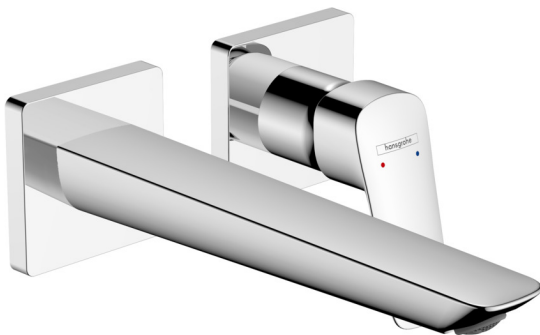

Logis

Single lever basin mixer for concealed installation Fine wall-mounted with spout 20.6 cm
Finish: Chrome

Description

product features

- consists of: single lever basin mixer for concealed installation wall-mounted, waste set
- projection: 206 mm
- handle variant: lever handle
- spray type: normal spray
- maximum flow rate at 3 bar: 5 l/min
- ceramic cartridge
- temperature limitation adjustable
- suitable for continuous flow water heaters
- non-closing waste set
- material waste set: metal
- connection type: basic set
- connection dimension: DN15
- handle can be positioned on the right or left, depending on the basic set installation
- EU taxonomy: max. 6 l/min - Substantial Contribution (SC)

Technology

Product image