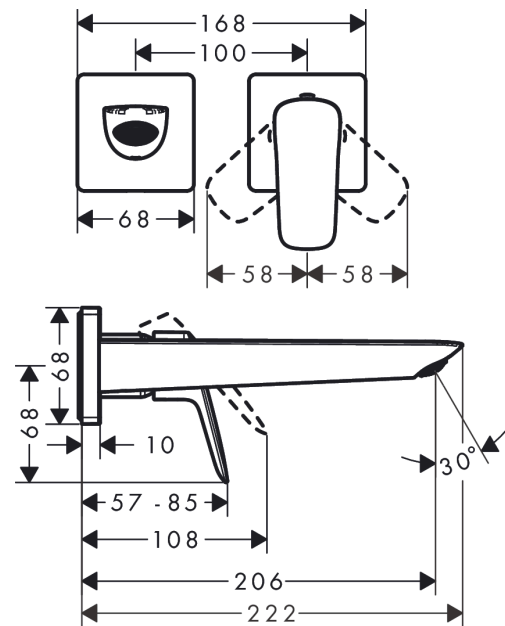

## Logis

**Single lever basin mixer for concealed installation Fine wall-mounted with spout 20.6 cm**  
**Finish: Chrome**

#### product features

- consists of: single lever basin mixer for concealed installation wall-mounted, waste set
- projection: 206 mm
- handle variant: lever handle
- spray type: normal spray
- maximum flow rate at 3 bar: 5 l/min
- ceramic cartridge
- temperature limitation adjustable
- suitable for continuous flow water heaters
- non-closing waste set
- material waste set: metal
- connection type: basic set
- connection dimension: DN15
- handle can be positioned on the right or left, depending on the basic set installation
- EU taxonomy: max. 6 l/min - Substantial Contribution (SC)

### Scale drawing