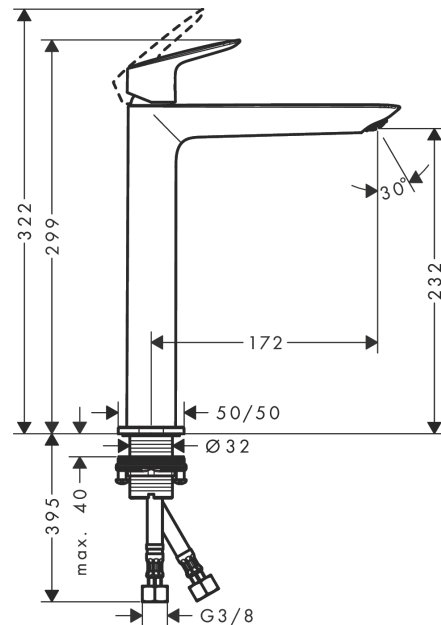

Logis
Single lever basin mixer 240 Fine without waste set
 Finish: **Chrome**

Description

product features

- ComfortZone 240
- projection: 172 mm
- spout height: 232 mm
- handle variant: lever handle
- spray type: normal spray
- maximum flow rate at 3 bar: 5 l/min
- ceramic cartridge
- temperature limitation adjustable
- suitable for continuous flow water heaters
- connection type: G 3/8 connections
- connection dimension: DN15
- EU taxonomy: max. 6 l/min - Substantial Contribution (SC)

Technology

Product image

Scale drawing

Flowchart