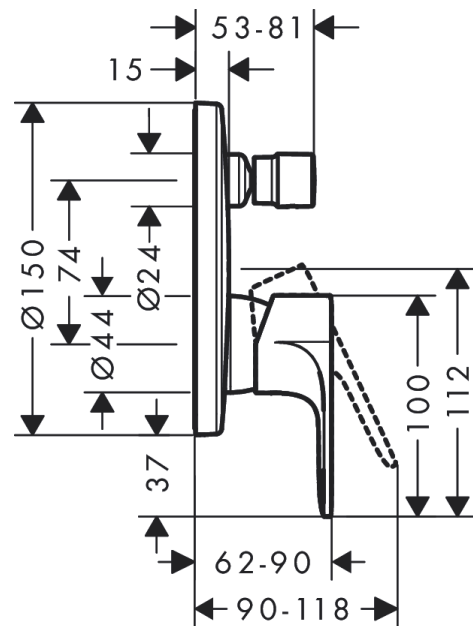

Rebris S

Single lever bath mixer for concealed installation for iBox universal

Finish: **Chrome**

Description

product features

- 2 functions
- flow rate upper outlet: 21 l/min
- flow rate lower outlet: 29 l/min
- maximum flow rate at 3 bar: 27,6 l/min
- flow rate for bath spout at 3 bar: 27,6 l/min
- flow rate of hand shower at 3 bar: 21,2 l/min
- ceramic cartridge
- temperature limitation adjustable
- diverter with automatic resetting
- with silencer
- connection type: basic set
- wall-mounted
- min. operating pressure: 1 bar
- max. operating pressure: 10 bar

Design awards

reddot winner 2022

Product image

Scale drawing

Flowchart

- ① Shower outlet
- ② Tub outlet