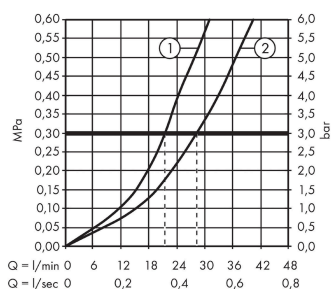

Rebris S

Single lever bath mixer for concealed installation for iBox universal

Finish: **Chrome**

Description

product features

- 2 functions
- flow rate upper outlet: 21 l/min
- flow rate lower outlet: 29 l/min
- maximum flow rate at 3 bar: 27,6 l/min
- flow rate for bath spout at 3 bar: 27,6 l/min
- flow rate of hand shower at 3 bar: 21,2 l/min
- ceramic cartridge
- temperature limitation adjustable
- diverter with automatic resetting
- with silencer
- connection type: basic set
- wall-mounted
- min. operating pressure: 1 bar
- max. operating pressure: 10 bar

Design awards

reddot winner 2022

Product image

Scale drawing

Flowchart

- ① Shower outlet
- ② Tub outlet