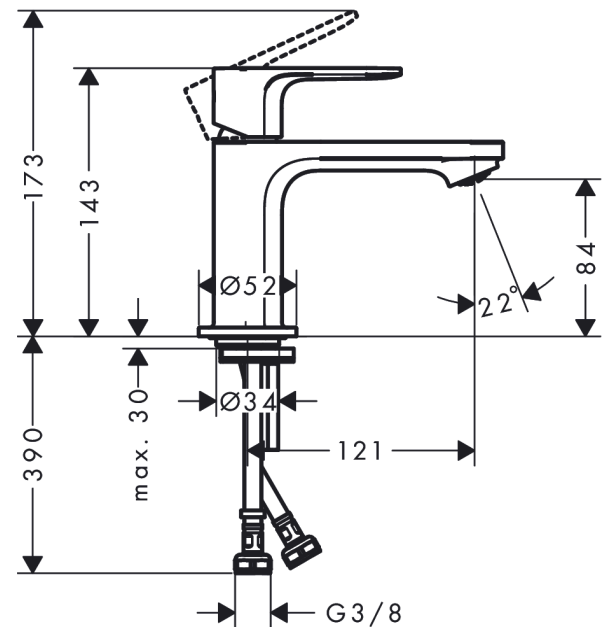

Scale drawing