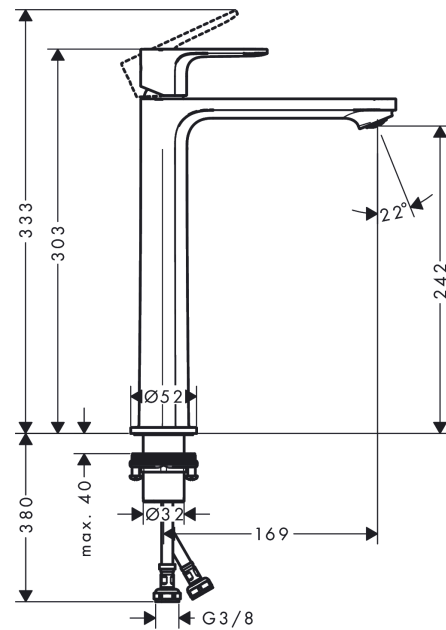

#### product features

- ComfortZone 240
- projection: 169 mm
- spout height: 242 mm
- handle variant: lever handle
- spray type: normal spray
- maximum flow rate at 3 bar: 5 l/min
- ceramic cartridge
- temperature limitation adjustable
- suitable for continuous flow water heaters
- connection type: G 3/8 connections
- connection dimension: DN15
- cold water in basic handle position
- EU taxonomy: max. 6 l/min - Substantial Contribution (SC)

### Product image

### Scale drawing