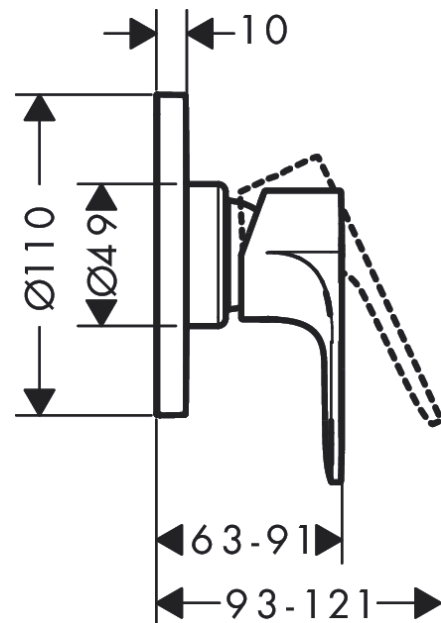

Rebris S
Single lever shower mixer for concealed installation
 Finish: **Chrome**

Description

product features

- 1 function
- maximum flow rate at 3 bar: 28,7 l/min
- min. operating pressure: 1 bar
- max. operating pressure: 10 bar
- connection type: basic set

Design awards

reddot winner 2022

Product image

Scale drawing

Flowchart