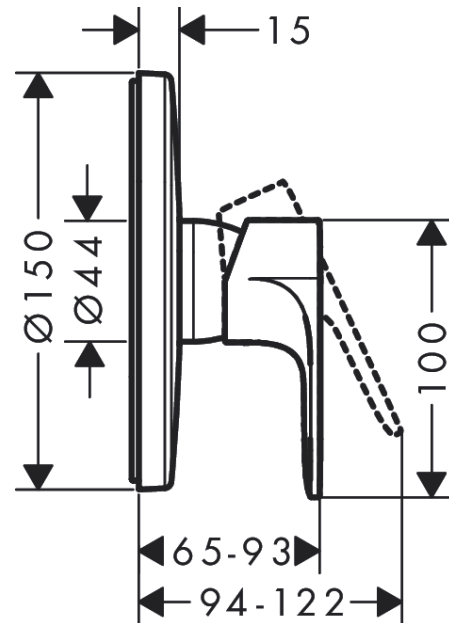

Rebris S
Single lever shower mixer for concealed installation for iBox universal
 Finish: **Chrome**

Description

product features

- 1 function
- maximum flow rate at 3 bar: 23,4 l/min
- ceramic cartridge
- temperature limitation adjustable
- min. operating pressure: 1 bar
- max. operating pressure: 10 bar
- connection type: basic set

Design awards

reddot winner 2022

Product image

Scale drawing

Flowchart