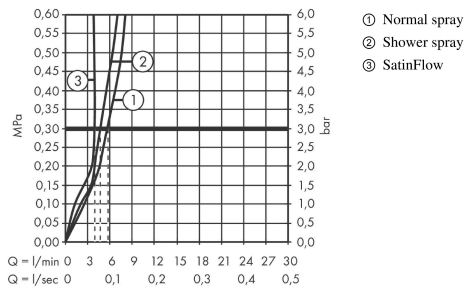

Aquno Select M81
Single lever kitchen mixer 170, pull-out spray, 3jet, sBox
Finish: Chrome/Matt Black/Stainless Steel

Flowchart

The consumption was measured in combination with the appropriate fittings (thermostat/mixer/in-wall valve) to reflect actual application in practice.