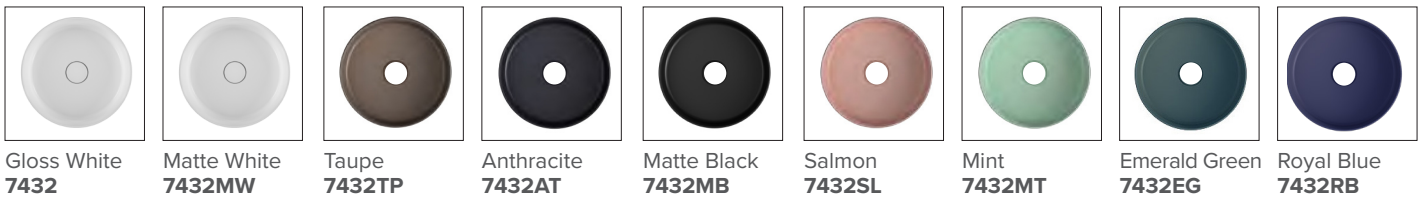

SPECIFICATION SHEET

Toni Round 360 Vessel Basin

Features

- Material: Vitreous China
- Bowl Position: Centre
- 9 Colours
- Dimensions: H120 x W360

Colour Options

Technical Details