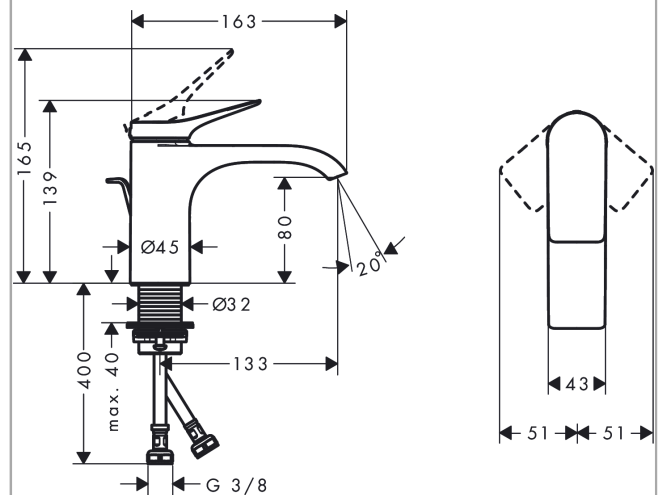

Vivenis

Single lever basin mixer 80 with pop-up waste set
Finish: **Chrome/Matt Black/Matt White**

Description

product features

- consists of: single lever basin mixer, waste set
- ComfortZone 80
- projection: 133 mm
- spout height: 80 mm
- handle variant: lever handle
- spray type: WaterfallStream
- maximum flow rate at 3 bar: 5 l/min
- ceramic cartridge
- temperature limitation adjustable
- suitable for continuous flow water heaters
- pop-up waste set G 1¼
- material waste set: metal
- connection type: G ¾ connections
- connection dimension: DN15

Technology

Design awards

reddot winner 2021

GERMAN
DESIGN
AWARD
WINNER
2022

Product image

Scale drawing

Flowchart