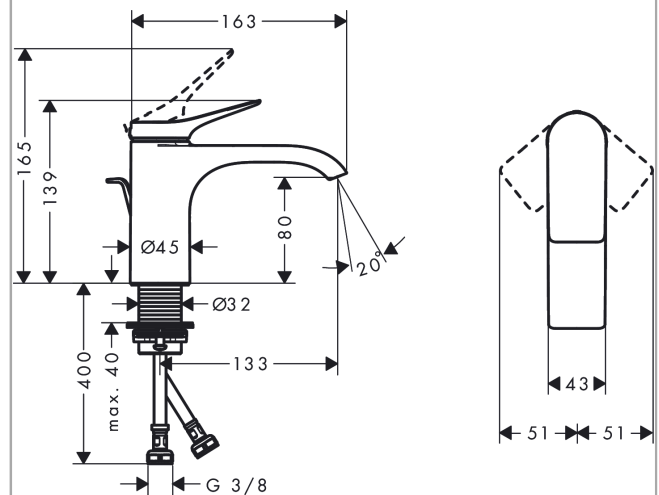

Vivenis

Single lever basin mixer 80 with pop-up waste set
Finish: Chrome/Matt Black/Matt White

Description

product features

- consists of: single lever basin mixer, waste set
- ComfortZone 80
- projection: 133 mm
- spout height: 80 mm
- handle variant: lever handle
- spray type: WaterfallStream
- maximum flow rate at 3 bar: 5 l/min
- ceramic cartridge
- temperature limitation adjustable
- suitable for continuous flow water heaters
- pop-up waste set G 1¼
- material waste set: metal
- connection type: G ¾ connections
- connection dimension: DN15

Technology

Design awards

reddot winner 2021

GERMAN DESIGN AWARD WINNER 2022

Product image

Scale drawing

Flowchart