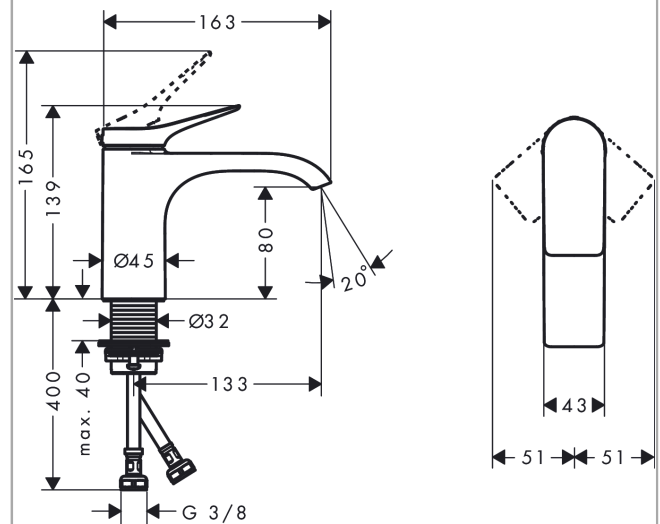

Vivenis Single lever basin mixer 80 without waste set Finish: Chrome/Matt Black/Matt White

Description

product features

- ComfortZone 80
- projection: 133 mm
- spout height: 80 mm
- handle variant: lever handle
- spray type: WaterfallStream
- maximum flow rate at 3 bar: 5 l/min
- ceramic cartridge
- temperature limitation adjustable
- suitable for continuous flow water heaters
- connection type: G 3/8 connections
- connection dimension: DN15
- EU taxonomy: max. 6 l/min - Substantial Contribution (SC)

Technology

Design awards

reddot winner 2021

GERMAN
DESIGN
AWARD
WINNER
2022

Product image

Scale drawing

Flowchart