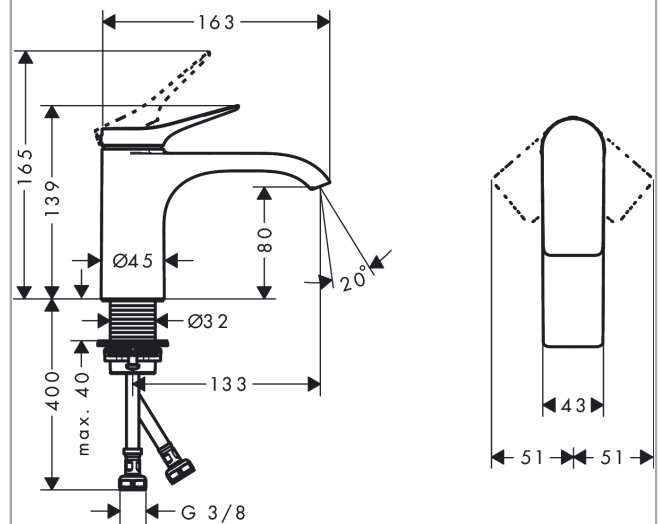

Vivenis

Single lever basin mixer 80 without waste set
Finish: **Chrome/Matt Black/Matt White**

Description

product features

- ComfortZone 80
- projection: 133 mm
- spout height: 80 mm
- handle variant: lever handle
- spray type: WaterfallStream
- maximum flow rate at 3 bar: 5 l/min
- ceramic cartridge
- temperature limitation adjustable
- suitable for continuous flow water heaters
- connection type: G 3/8 connections
- connection dimension: DN15
- EU taxonomy: max. 6 l/min - Substantial Contribution (SC)

Technology

Design awards

reddot winner 2021

GERMAN
DESIGN
AWARD
WINNER
2022

Product image

Scale drawing

Flowchart