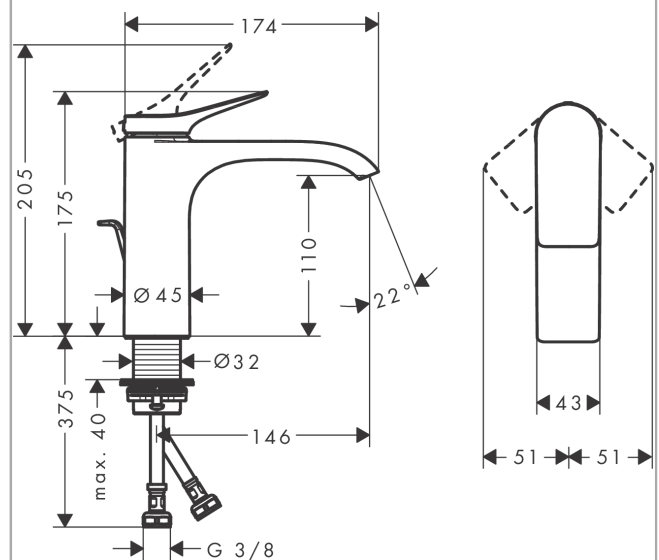

Vivenis

Single lever basin mixer 110 with pop-up waste set
Finish: **Chrome/Matt Black/Matt White**

Description

product features

- consists of: single lever basin mixer, waste set
- ComfortZone 110
- projection: 146 mm
- spout height: 110 mm
- handle variant: lever handle
- spray type: WaterfallStream
- maximum flow rate at 3 bar: 5 l/min
- ceramic cartridge
- temperature limitation adjustable
- suitable for continuous flow water heaters
- pop-up waste set G 1¼
- material waste set: metal
- connection type: G ¾ connections
- connection dimension: DN15
- EU taxonomy: max. 6 l/min - Substantial Contribution (SC)

Technology

Design awards

reddot winner 2021

Product image

Scale drawing

Flowchart