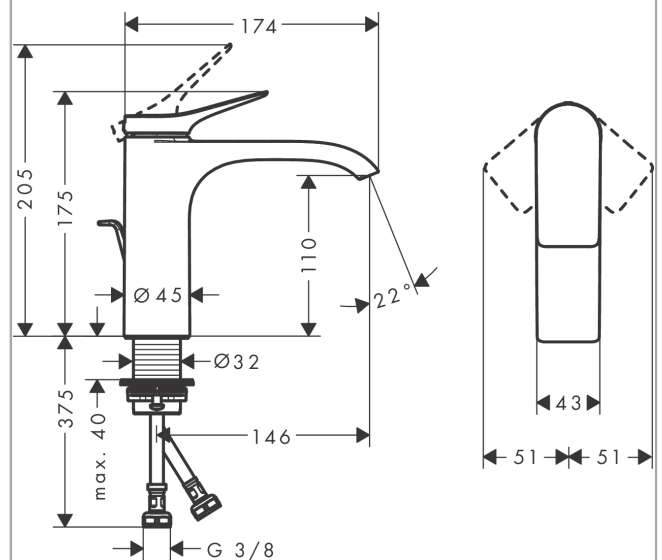

Vivenis

Single lever basin mixer 110 with pop-up waste set
Finish: **Chrome/Matt Black/Matt White**

Description

product features

- consists of: single lever basin mixer, waste set
- ComfortZone 110
- projection: 146 mm
- spout height: 110 mm
- handle variant: lever handle
- spray type: WaterfallStream
- maximum flow rate at 3 bar: 5 l/min
- ceramic cartridge
- temperature limitation adjustable
- suitable for continuous flow water heaters
- pop-up waste set G 1¼
- material waste set: metal
- connection type: G ¾ connections
- connection dimension: DN15
- EU taxonomy: max. 6 l/min - Substantial Contribution (SC)

Technology

Design awards

reddot winner 2021

Product image

Scale drawing

Flowchart