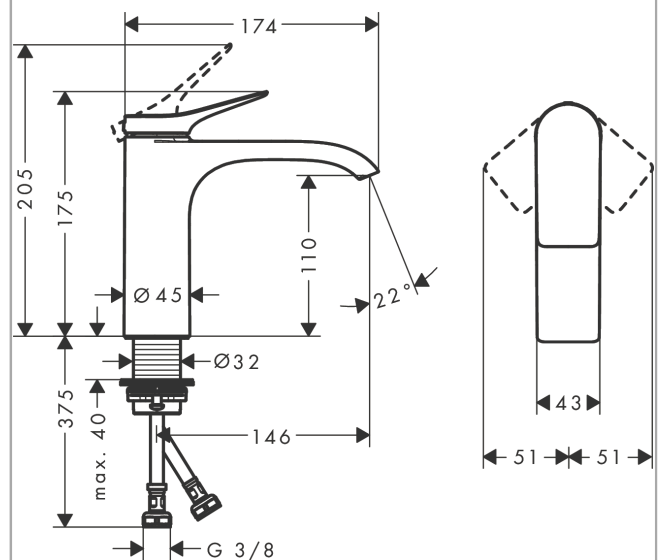

Vivenis
Single lever basin mixer 110 without waste set
 Finish: **Chrome/Matt Black/Matt White**

Description

product features

- ComfortZone 110
- projection: 146 mm
- spout height: 110 mm
- handle variant: lever handle
- spray type: WaterfallStream
- maximum flow rate at 3 bar: 5 l/min
- ceramic cartridge
- temperature limitation adjustable
- suitable for continuous flow water heaters
- connection type: G 3/8 connections
- connection dimension: DN15
- EU taxonomy: max. 6 l/min - Substantial Contribution (SC)

Technology

Design awards

reddot winner 2021

Product image

Scale drawing

Flowchart