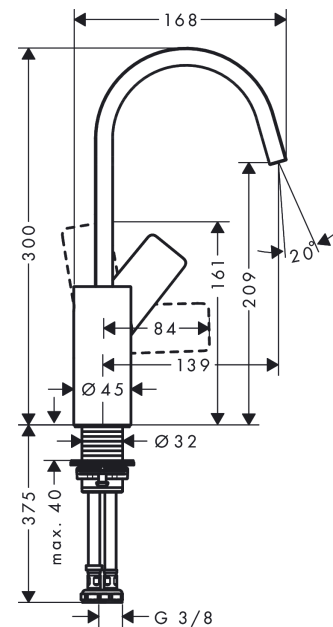

#### product features

- ComfortZone 210
- projection: 139 mm
- spout height: 209 mm
- handle variant: lever handle
- swivel range 120°
- spray type: WaterfallStream
- maximum flow rate at 3 bar: 5 l/min
- ceramic cartridge
- temperature limitation adjustable
- suitable for continuous flow water heaters
- connection type: G 3/8 connections
- connection dimension: DN15
- EU taxonomy: max. 6 l/min - Substantial Contribution (SC)

### Product image

### Scale drawing