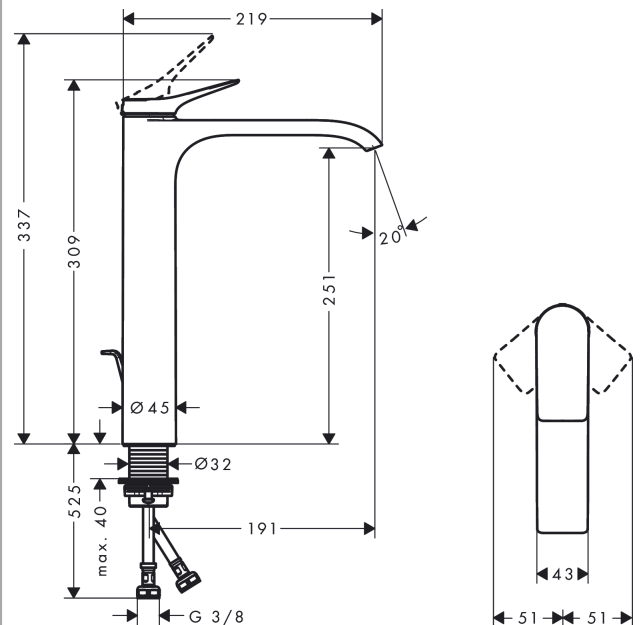

Vivenis

Single lever basin mixer 250 for wash bowls with pop-up waste set

Finish: **Chrome/Matt Black/Matt White**

Description

product features

- consists of: single lever basin mixer, waste set
- ComfortZone 250
- projection: 191 mm
- spout height: 251 mm
- handle variant: lever handle
- spray type: WaterfallStream
- maximum flow rate at 3 bar: 5 l/min
- ceramic cartridge
- temperature limitation adjustable
- suitable for continuous flow water heaters
- pop-up waste set G 1¼
- material waste set: metal
- connection type: G ¾ connections
- connection dimension: DN15
- EU taxonomy: max. 6 l/min - Substantial Contribution (SC)

Technology

Design awards

reddot winner 2021

Product image

Scale drawing

Flowchart