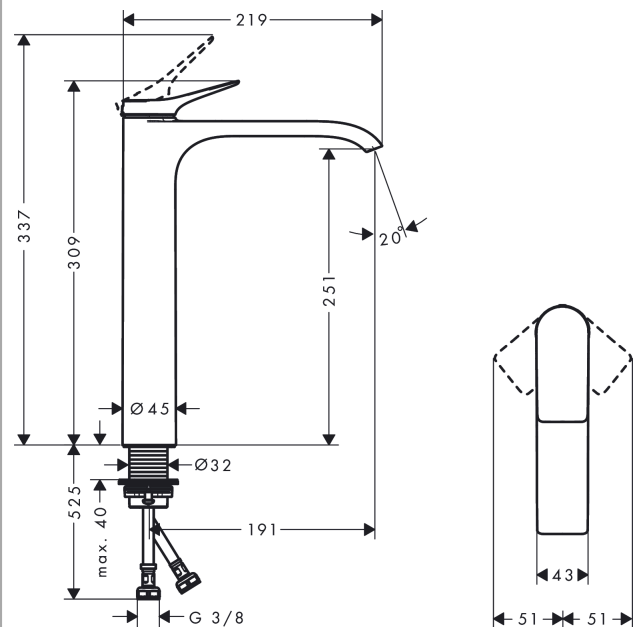

Vivenis

Single lever basin mixer 250 for wash bowls without waste set

Finish: **Chrome/Matt Black/Matt White**

Description

product features

- ComfortZone 250
- projection: 191 mm
- spout height: 251 mm
- handle variant: lever handle
- spray type: WaterfallStream
- maximum flow rate at 3 bar: 5 l/min
- ceramic cartridge
- temperature limitation adjustable
- suitable for continuous flow water heaters
- connection type: G 3/8 connections
- connection dimension: DN15
- EU taxonomy: max. 6 l/min - Substantial Contribution (SC)

Technology

Design awards

reddot winner 2021

Product image

Scale drawing

Flowchart