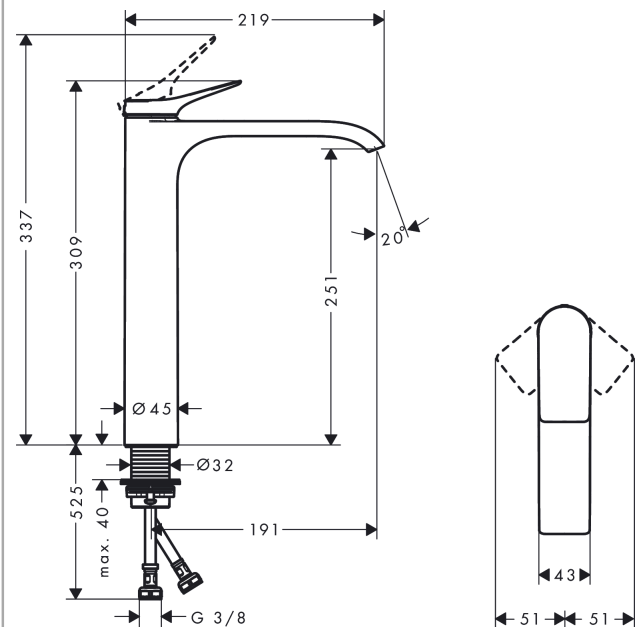

Vivenis

Single lever basin mixer 250 for wash bowls without waste set

Finish: **Chrome/Matt Black/Matt White**

Description

product features

- ComfortZone 250
- projection: 191 mm
- spout height: 251 mm
- handle variant: lever handle
- spray type: WaterfallStream
- maximum flow rate at 3 bar: 5 l/min
- ceramic cartridge
- temperature limitation adjustable
- suitable for continuous flow water heaters
- connection type: G 3/8 connections
- connection dimension: DN15
- EU taxonomy: max. 6 l/min - Substantial Contribution (SC)

Technology

Design awards

reddot winner 2021

Product image

Scale drawing

Flowchart