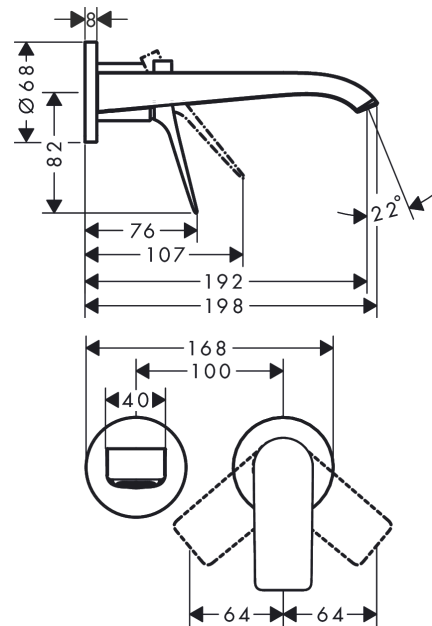

Vivenis

Single lever basin mixer for concealed installation wall-mounted with spout 19,2 cm

Finish: **Chrome/Matt Black/Matt White**

Description

product features

- consists of: single lever basin mixer for concealed installation wall-mounted, waste set
- projection: 192 mm
- spray type: WaterfallStream
- maximum flow rate at 3 bar: 5 l/min
- ceramic cartridge
- temperature limitation adjustable
- suitable for continuous flow water heaters
- non-closing waste set
- material waste set: metal
- connection type: basic set
- connection dimension: DN15
- handle can be positioned on the right or left, depending on the basic set installation

Technology

Design awards

reddot winner 2021

GERMAN
DESIGN
AWARD
WINNER
2022

Product image

Scale drawing

Flowchart