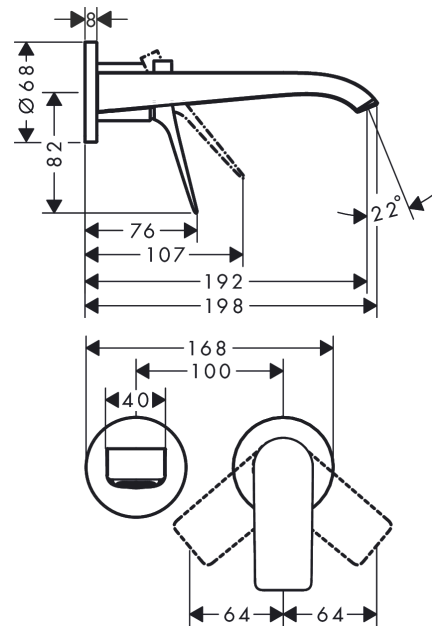

Vivenis

Single lever basin mixer for concealed installation wall-mounted with spout 19,2 cm
Finish: **Chrome/Matt Black/Matt White**

Description

product features

- consists of: single lever basin mixer for concealed installation wall-mounted, waste set
- projection: 192 mm
- spray type: WaterfallStream
- maximum flow rate at 3 bar: 5 l/min
- ceramic cartridge
- temperature limitation adjustable
- suitable for continuous flow water heaters
- non-closing waste set
- material waste set: metal
- connection type: basic set
- connection dimension: DN15
- handle can be positioned on the right or left, depending on the basic set installation

Technology

Design awards

reddot winner 2021

GERMAN
DESIGN
AWARD
WINNER
2022

Product image

Scale drawing

Flowchart